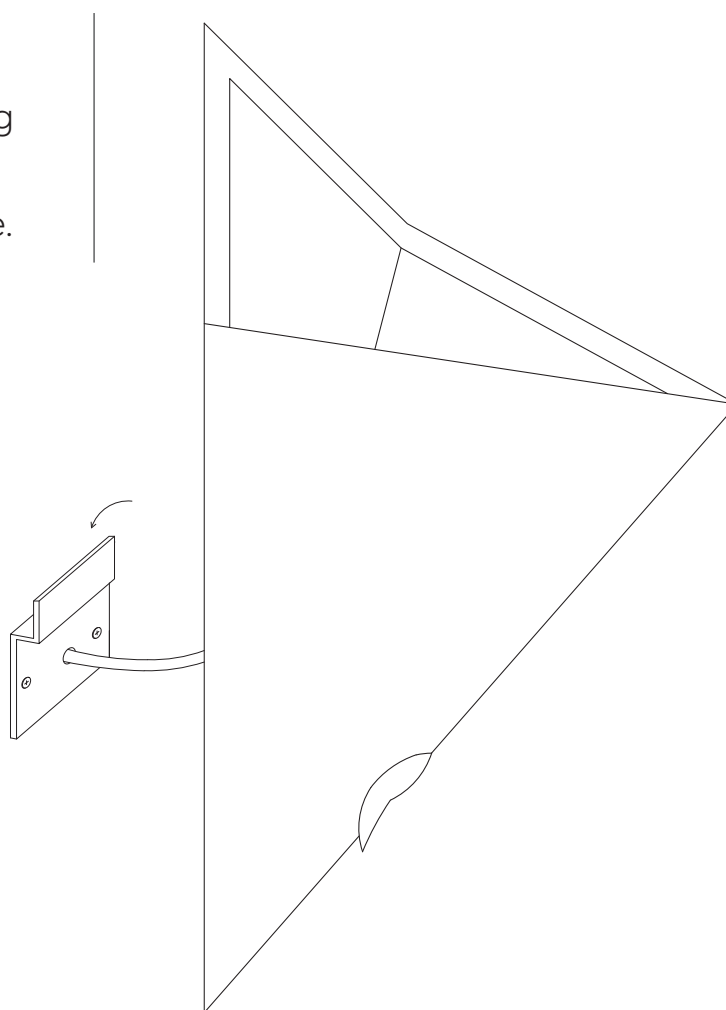

# therapeutic mounting instructions for 120V

- 1.** Fasten the fixing bracket on the wall.

therapeutic  
mounting instructions  
for 120V

**2.**

Hang the ceramic housing  
on the bracket and place  
a R7s lamp of your choice.