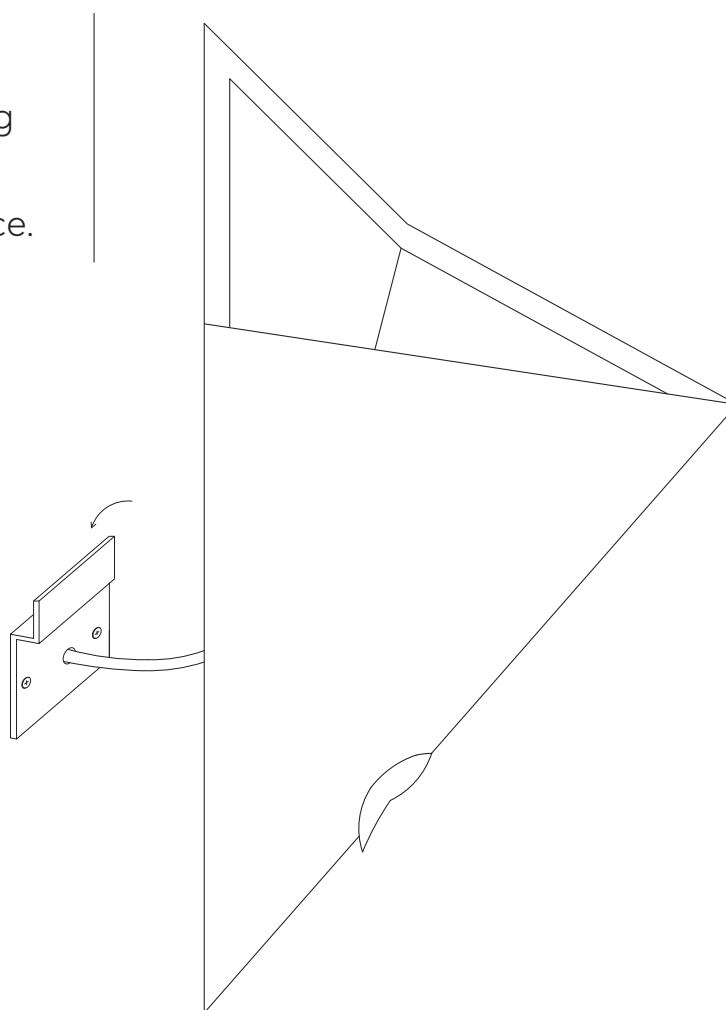

therapeutic  
mounting instructions  
for 240V

- 1.** Fasten the fixing bracket on the wall.

therapeutic  
mounting instructions  
for 240V

**2.**

Hang the ceramic housing  
on the bracket and place  
an R7s lamp of your choice.