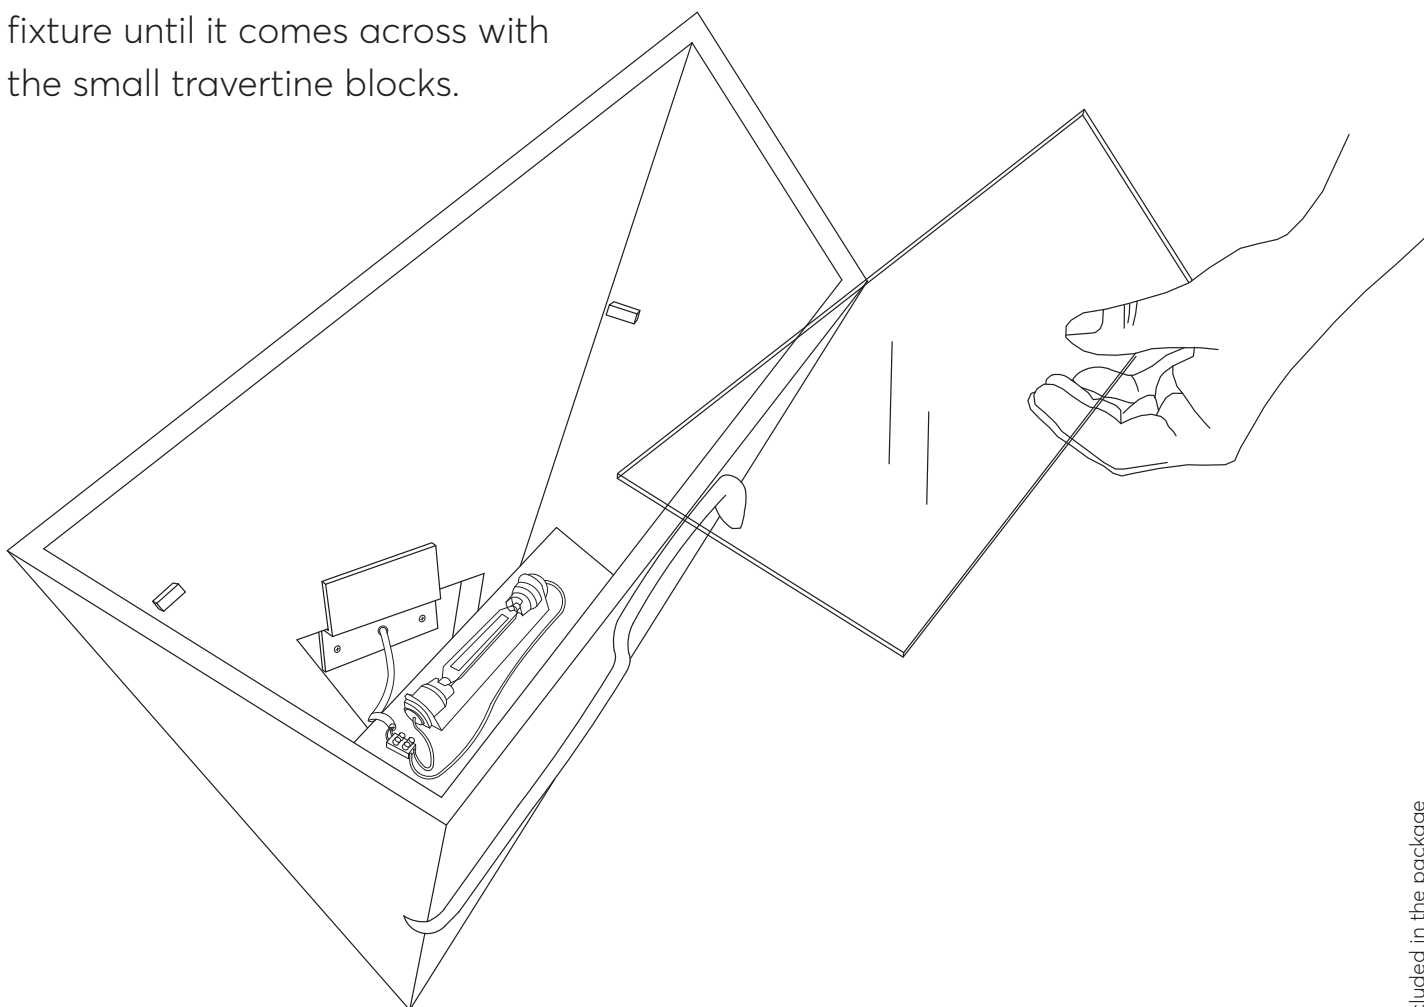

therapeutic
mounting instructions
for 240V

3.

Place carefully the glass in the fixture until it comes across with the small travertine blocks.