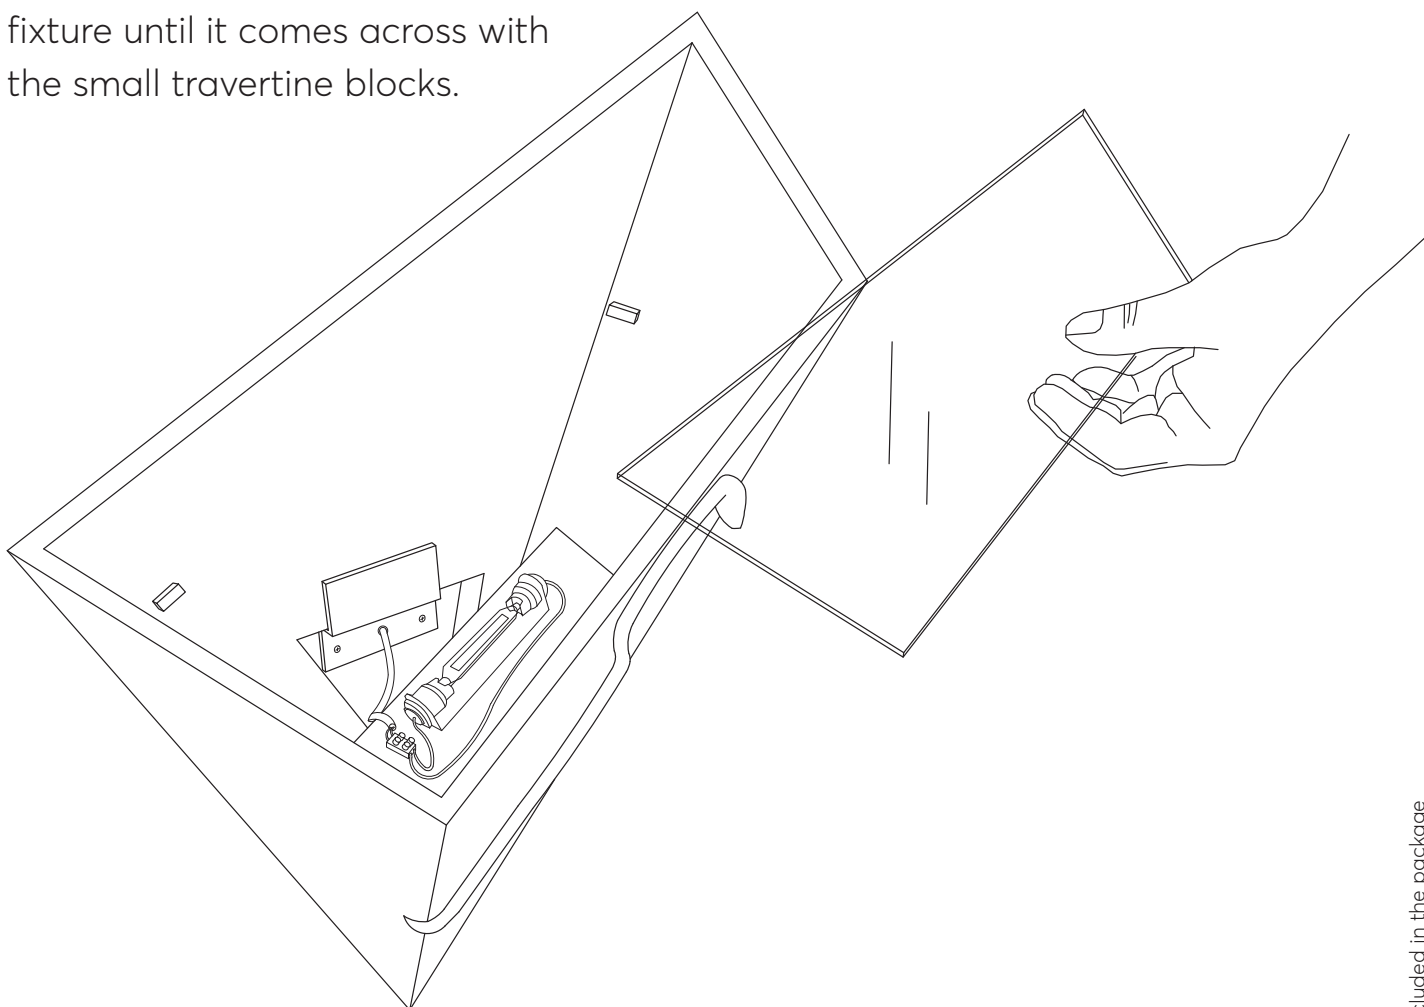

therapeutic
mounting instructions
for 120V

3.

Place carefully the glass in the fixture until it comes across with the small travertine blocks.