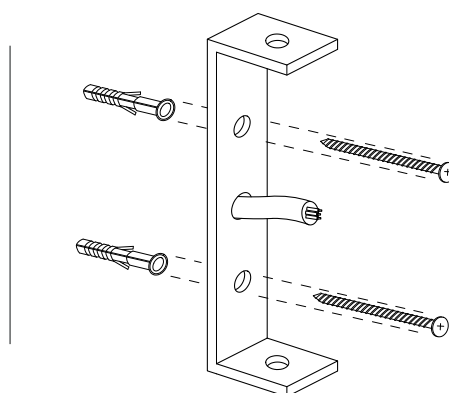

1x

1x set

synapse mounting instructions for 240V

1.

Make sure that the holes on the lower part of both fixtures' wings are on the inner side towards the wall. Connect each luminaire to the mains using a dedicated terminal.

synapse mounting instructions for 240V

2.

Hang each ceramic housing on the brass bracket and then adjust them by tightening the screws.

3.

Fasten the fixing bracket on the wall.

synapse mounting instructions for 240V

4.

Hold carefully the luminaire from the brass joint and connect it to the mains. Fix the sconce to the bracket and secure it by screwing it on the top and bottom. Place two E27 bulbs of your choice.

*Make sure you use the gloves included in the package