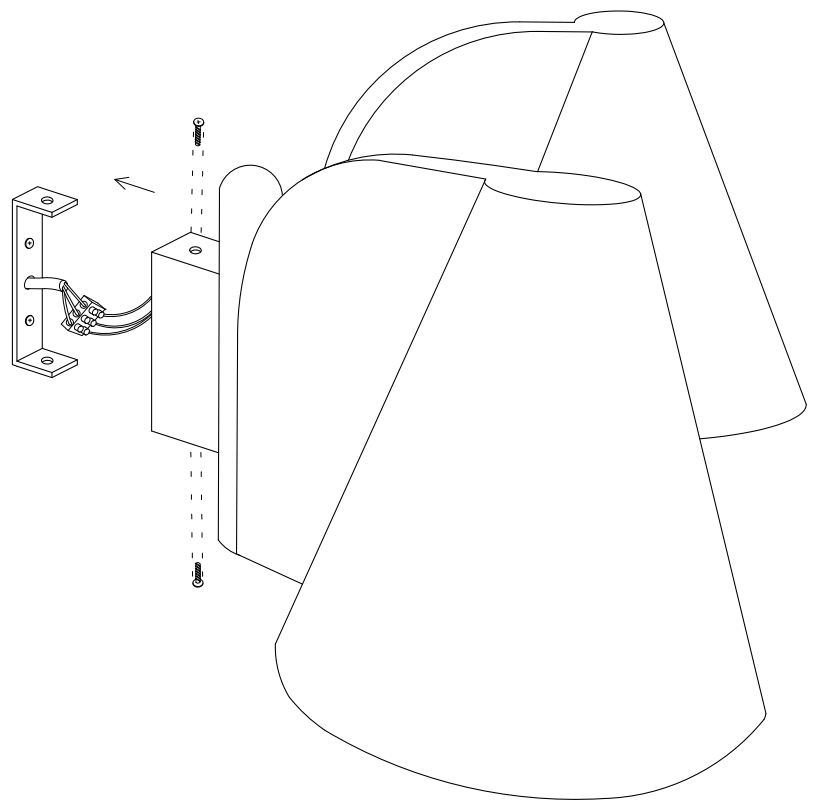

1x

1x set

synapse mounting instructions for 240V

1.

Make sure that the holes on the lower part of both fixtures' wings are on the inner side towards the wall. Connect each luminaire to the mains using a dedicated terminal.

synapse mounting instructions for 240V

2.

Hang each ceramic housing on the brass bracket and then adjust them by tightening the screws.

3.

Fasten the fixing bracket on the wall.

synapse mounting instructions for 240V

4.

Hold carefully the luminaire from the brass joint and connect it to the mains. Fix the sconce to the bracket and secure it by screwing it on the top and bottom. Place two E27 bulbs of your choice.

*Make sure you use the gloves included in the package