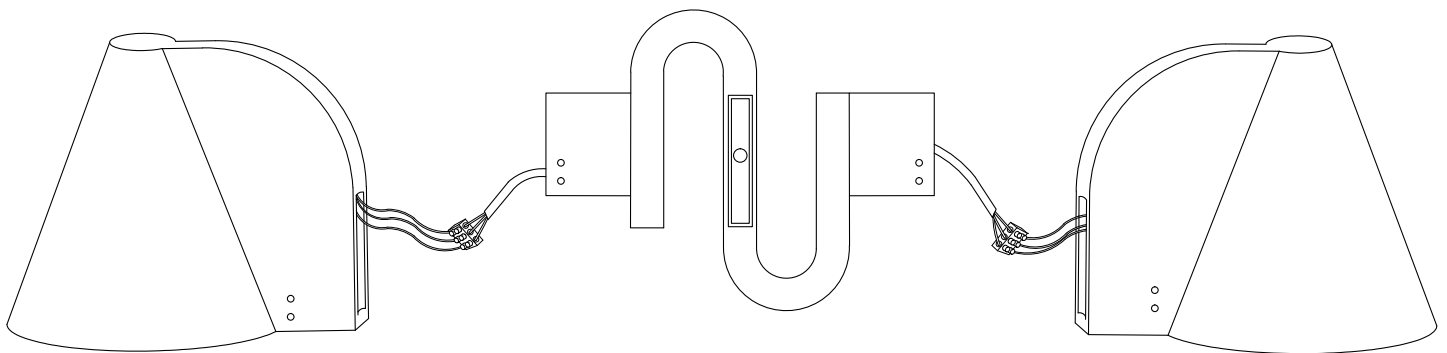

1x

1x set

synapse mounting instructions for 240V

1.

Make sure that the holes on the lower part of both fixtures' wings are on the inner side towards the wall. Connect each luminaire to the mains using a dedicated terminal.

synapse mounting instructions for 240V

2.

Hang each ceramic housing on the brass bracket and then adjust them by tightening the screws.

3.

Fasten the fixing bracket on the wall.

synapse mounting instructions for 240V

4.

Hold carefully the luminaire from the brass joint and connect it to the mains. Fix the sconce to the bracket and secure it by screwing it on the top and bottom. Place two E27 bulbs of your choice.

*Make sure you use the gloves included in the package