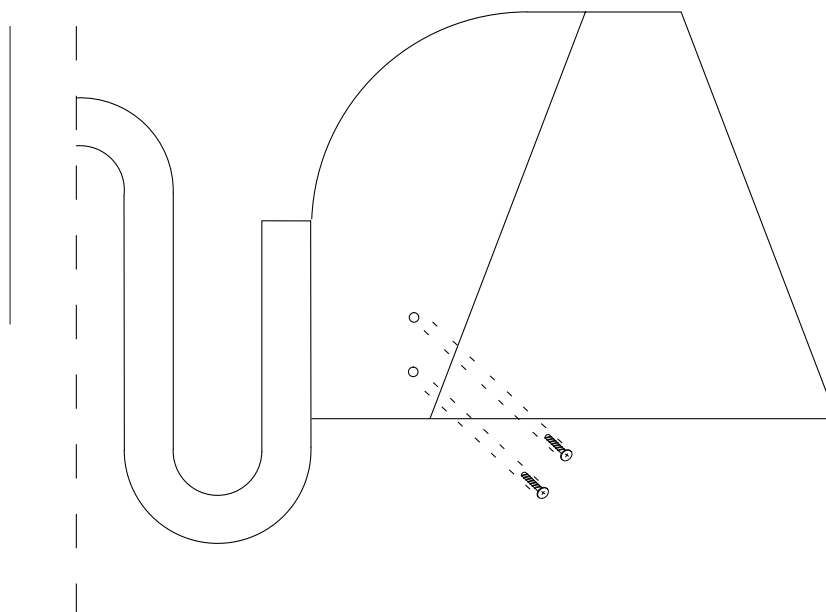

synapse
mounting instructions
for 240V

PARTS INCLUDED

2x

Installation
must be performed
by a **qualified electrician**.

2x

2x

6x

1x

1x

1x set

synapse mounting instructions for 240V

1.

Make sure that the holes on the lower part of both fixtures' wings are on the inner side towards the wall. Connect each luminaire to the mains using a dedicated terminal.

synapse mounting instructions for 240V

2.

Hang each ceramic housing on the brass bracket and then adjust them by tightening the screws.

3.

Fasten the fixing bracket on the wall.

synapse mounting instructions for 240V

4.

Hold carefully the luminaire from the brass joint and connect it to the mains. Fix the sconce to the bracket and secure it by screwing it on the top and bottom. Place two E27 bulbs of your choice.

*Make sure you use the gloves included in the package