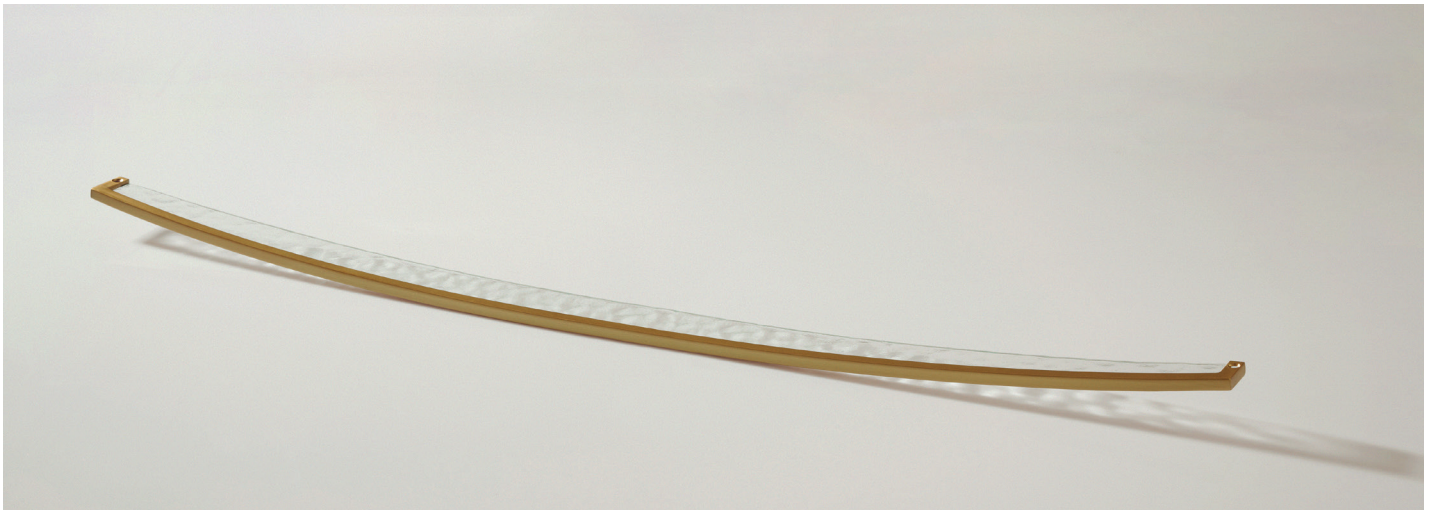

pantheism

M A R I Z A G A L A N I

L I G H T G E O M E T R Y

pantheism

MOUNTING INSTRUCTIONS

Handcrafted in Greece

A two-piece handcrafted wall light element composed of a white wall spot that produces a right angle grazing the surface and a textured glass arc underlined by matt brass.

PARTS INCLUDED

1x

1x

2x

4x

2x

1x set

pantheism mounting instructions

1.

Fix the bracket on the wall.

Handcrafted in Greece

2.

Remove the lid of the driver. Connect the l/n directly to the driver. Connect the ground at the clamp (clamp is in the housing).

3.

Fix the article on the bracket. Switch on the light.

*Make sure you use the gloves included in the package

www.marizagalani.com

pantheism mounting instructions

4.

Define the distance between the wall light and the glass surface.
min 45cm
max 75cm

5.

Fix the article on the wall.