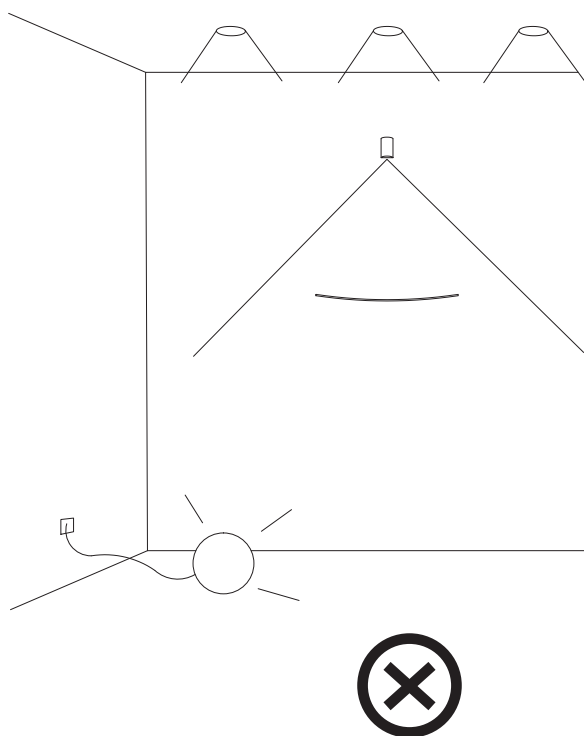

7.

Do not place any other light source close to the luminaire and especially at the ceiling. It will be distractive and affect the lighting effect.

*Make sure you use the gloves included in the package