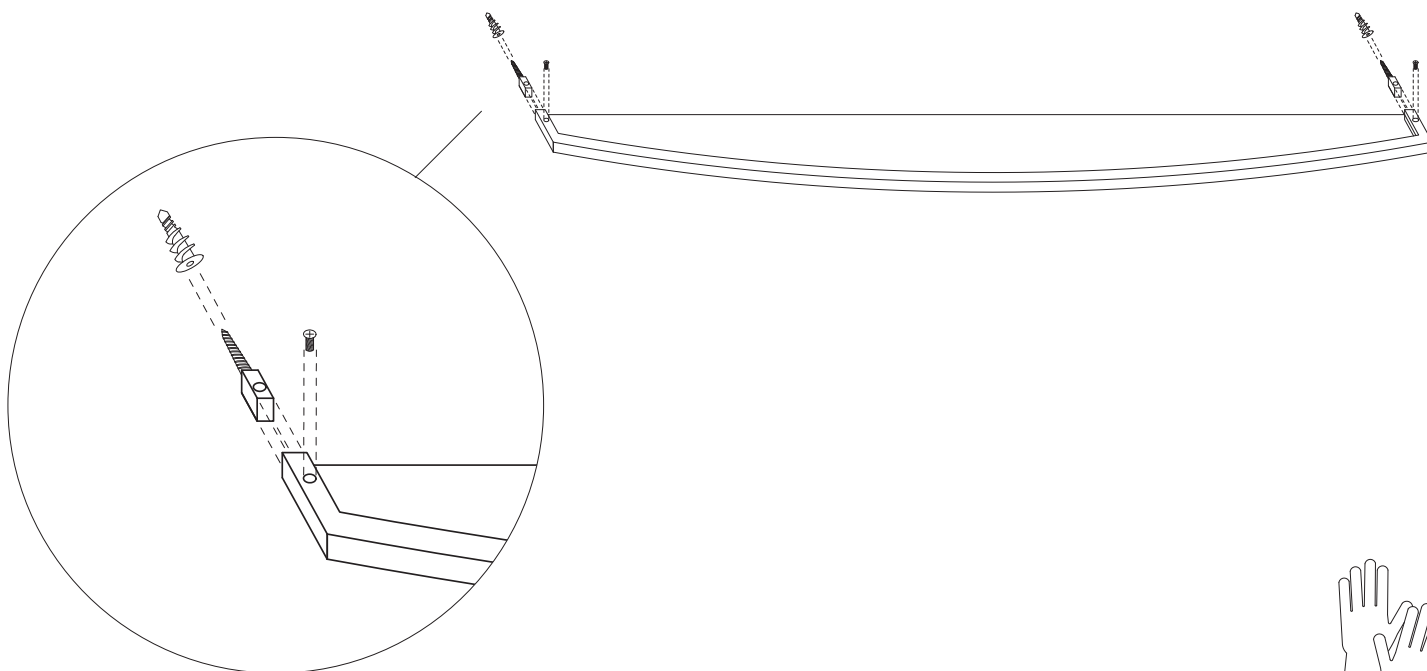

pantheism

M A R I Z A G A L A N I

L I G H T G E O M E T R Y

pantheism

MOUNTING INSTRUCTIONS

Handcrafted in Greece

A two-piece handcrafted wall light element composed of a white wall spot that produces a right angle grazing the surface and a textured glass arc underlined by matt brass.

1.

Fix the bracket on the wall.

Handcrafted in Greece

2.

Remove the lid of the driver. Connect the l/n directly to the driver. Connect the ground at the clamp (clamp is in the housing).

3.

Fix the article on the bracket. Switch on the light.

*Make sure you use the gloves included in the package

www.marizagalani.com

pantheism mounting instructions

4.

Define the distance between the wall light and the glass surface.
min 45cm
max 75cm

5.

Fix the article on the wall.

6.

Make sure that the luminaire is perfectly tangent to the drywall.
If not, then the light effect won't be even throughout the glass.

Place downwards with both hands at the edges of the linear brass
and bend down until the light effect is even.