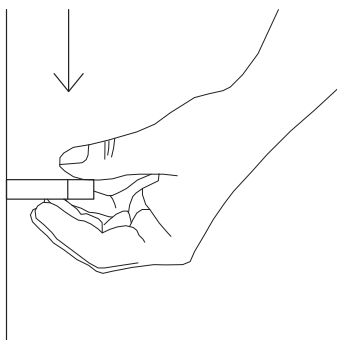

Place downwards with both hands at the edges of the linear brass
and bend down until the light effect is even.

Make sure that you do not press the glass, but only the screws.