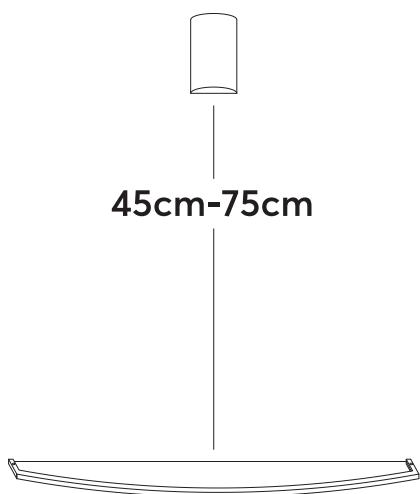

*Make sure you use the gloves included in the package

www.marizagalani.com

pantheism mounting instructions

4.

Define the distance between the wall light and the glass surface.
min 45cm
max 75cm

5.

Fix the article on the wall.