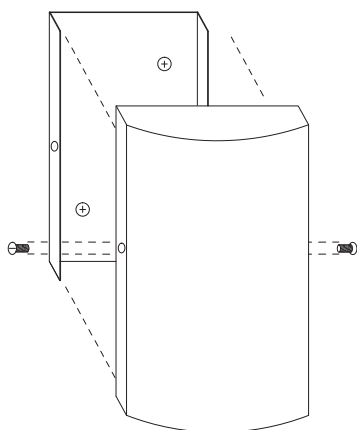

pantheism

M A R I Z A G A L A N I

L I G H T G E O M E T R Y

pantheism

MOUNTING INSTRUCTIONS

Handcrafted in Greece

A two-piece handcrafted wall light element composed of a white wall spot that produces a right angle grazing the surface and a textured glass arc underlined by matt brass.

PARTS INCLUDED

1x

1x

2x

4x

2x

1x set

pantheism mounting instructions

1.

Fix the bracket on the wall.

Handcrafted in Greece

2.

Remove the lid of the driver. Connect the l/n directly to the driver. Connect the ground at the clamp (clamp is in the housing).

3.

Fix the article on the bracket. Switch on the light.