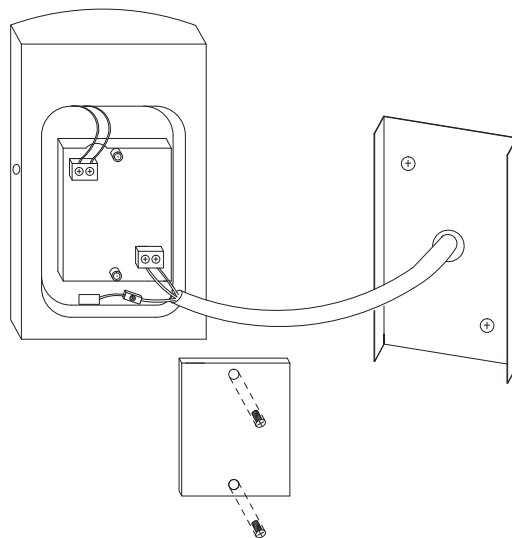

1.

Fix the bracket on the wall.

Handcrafted in Greece

2.

Remove the lid of the driver. Connect the l/n directly to the driver. Connect the ground at the clamp (clamp is in the housing).

3.

Fix the article on the bracket. Switch on the light.

*Make sure you use the gloves included in the package

www.marizagalani.com

pantheism mounting instructions

4.

Define the distance between the wall light and the glass surface.
min 45cm
max 75cm

5.

Fix the article on the wall.