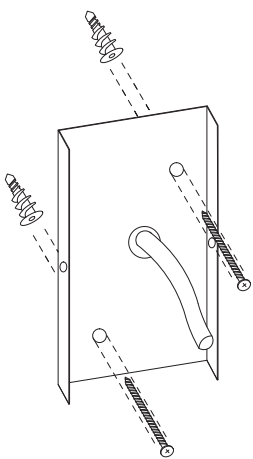

pantheism

M A R I Z A G A L A N I

L I G H T G E O M E T R Y

pantheism

MOUNTING INSTRUCTIONS

Handcrafted in Greece

A two-piece handcrafted wall light element composed of a white wall spot that produces a right angle grazing the surface and a textured glass arc underlined by matt brass.

PARTS INCLUDED

1x

1x

2x

4x

2x

1x set

pantheism mounting instructions

1.

Fix the bracket on the wall.

Handcrafted in Greece

2.

Remove the lid of the driver. Connect the l/n directly to the driver. Connect the ground at the clamp (clamp is in the housing).

3.

Fix the article on the bracket. Switch on the light.

*Make sure you use the gloves included in the package

www.marizagalani.com

pantheism mounting instructions

4.

Define the distance between the wall light and the glass surface.
min 45cm
max 75cm

5.

Fix the article on the wall.