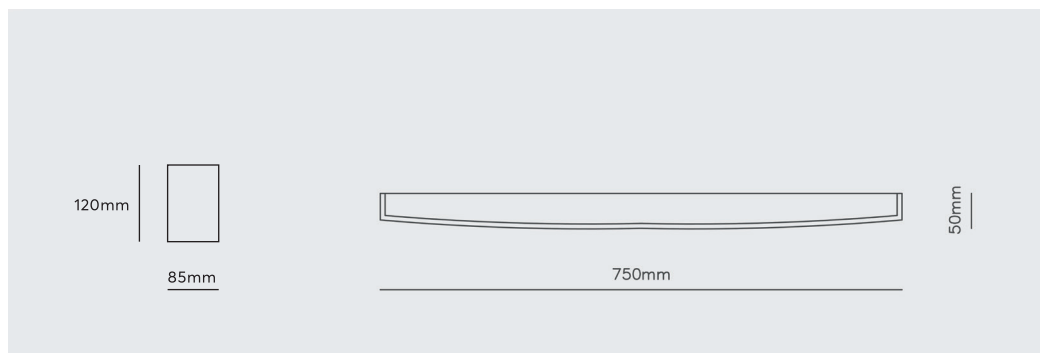

CLEANING INSTRUCTIONS

Switch off the luminaire before cleaning.

Wear the white gloves included in the package.

Use only a dry soft cloth to clean the luminaire.

DO NOT USE ANY WATER, CHEMICAL AND LIQUID DETERGENTS.