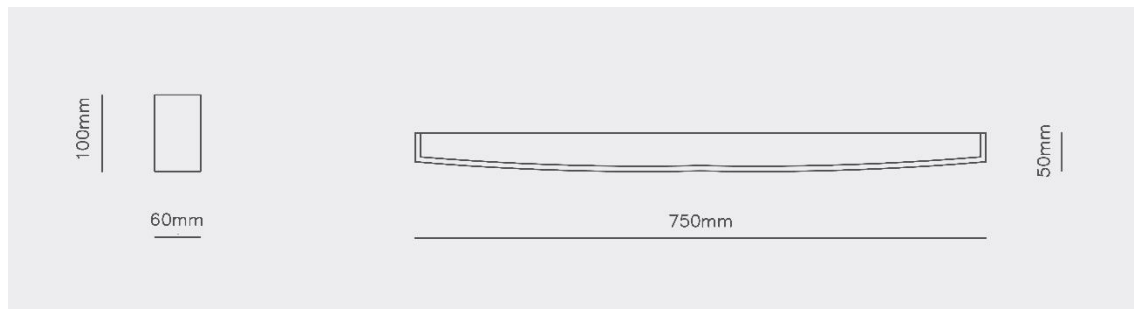

# MARIZA GALANI

light geometry

## PANTHEISM

Wall Light, MG7853

<b>INSTALLATION</b> Wall Light, MG7853	<b>MATERIALS</b> White aluminium and textured glass surrounded with matt brass	<b>LIGHT SOURCE</b> Recessed LED module
<b>WATTAGE</b> 7W	<b>INTENSITY</b> 700mA Power supply driver included	<b>COLOR TEMPERATURE</b> 3000K
<b>IP</b> IP20	<b>WEIGHT</b> 0,3kg+0,4Kg	<b>CRI</b> 80