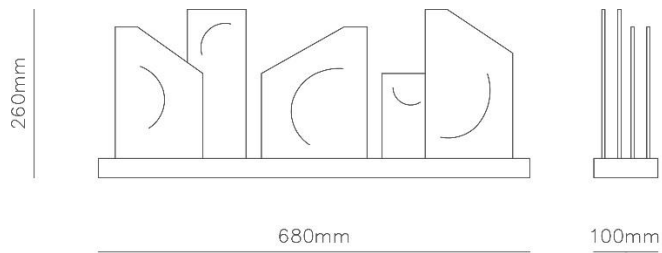

MARIZA GALANI

light geometry

Metropolis

Wall light, MG7852

Installation environment:

Indoor

Materials:

Handmade porcelain and bronze brass.

Light source:

Recessed LED modules inside the base.

Wattage:

5 x 2W

Voltage:

240V, power supply driver included

Color Temperature:

3000K

IP:

IP20

Weight:

3kg

Creation comes from our hands, this is how we give spark to a barren product. Each light fixture is unique, the slight differences in dimensions or finishes prove that all components come from a manual procedure.