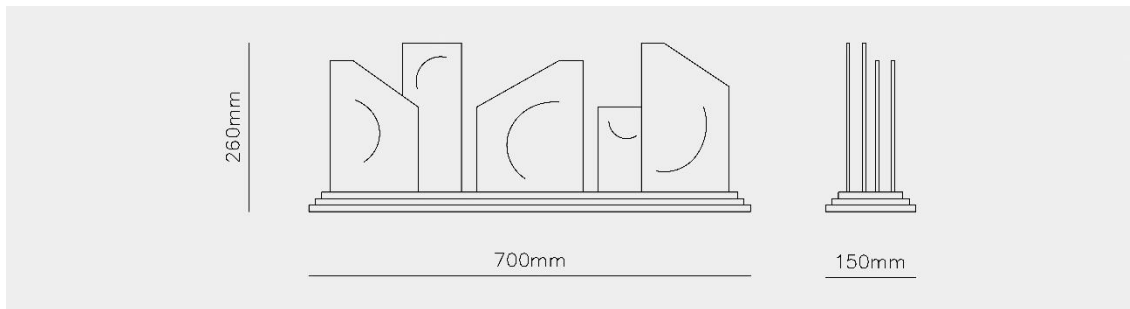

MARIZA GALANI

light geometry

METROPOLIS

Table Light, MG7851

INSTALLATION Table light	MATERIALS Porcelain and black marble	LIGHT SOURCE Integrated LED modules
WATTAGE 5 x 2W	INTENSITY 240V Power supply driver included	COLOR TEMPERATURE 3000K
IP IP20	WEIGHT 9kg	CRI 80