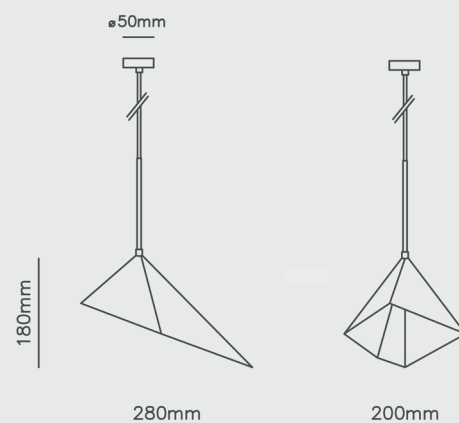

CLEANING INSTRUCTIONS

Switch off the luminaire before cleaning.
Wear the white gloves included in the package.
Use only a dry soft cloth to clean the luminaire.
DO NOT USE ANY WATER, CHEMICAL AND
LIQUID DETERGENTS.