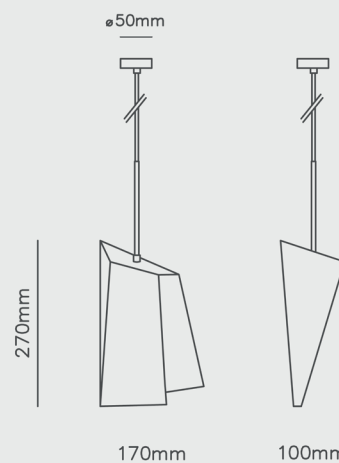

www.marizagalani.com