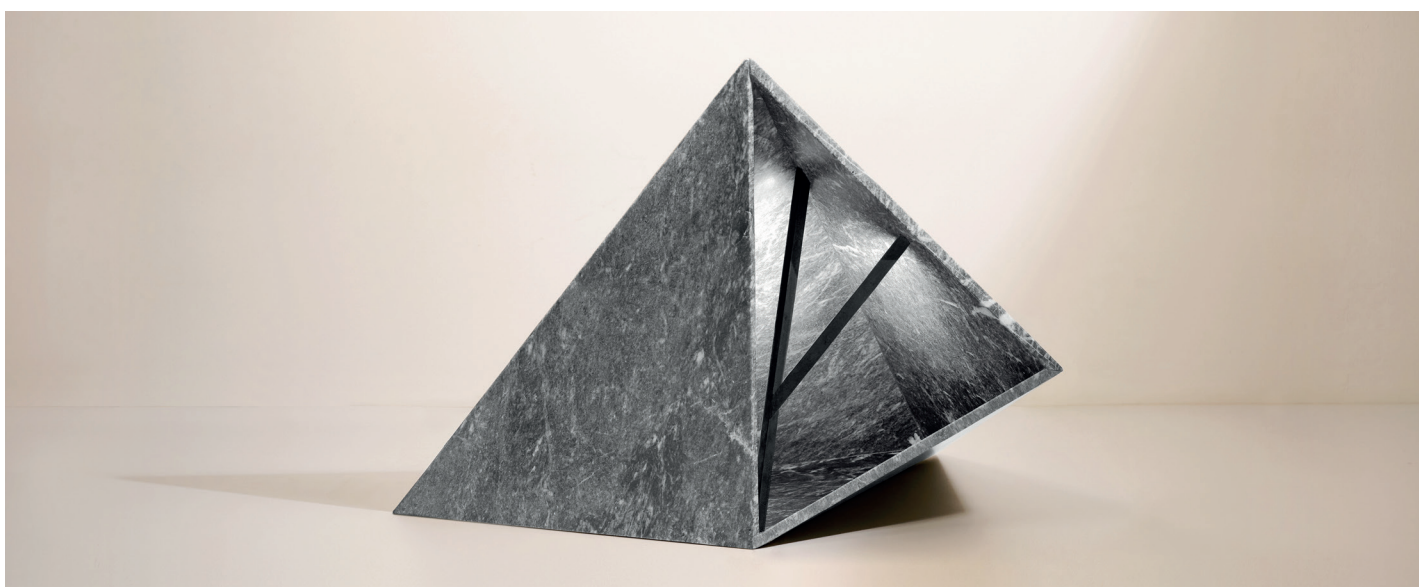

megalith

M A R I Z A G A L A N I

L I G H T G E O M E T R Y

megalith

MOUNTING INSTRUCTIONS

Handcrafted in Greece

Outdoor floor light ideal to light up paths and gardens as the reflected light paves the way. Inspired by the laws of nature, the monolithic light fixture is a storyteller of the macrocosm. Handcrafted with Greek marble of your preference resembles the massive monoliths whose origins are lost in time.