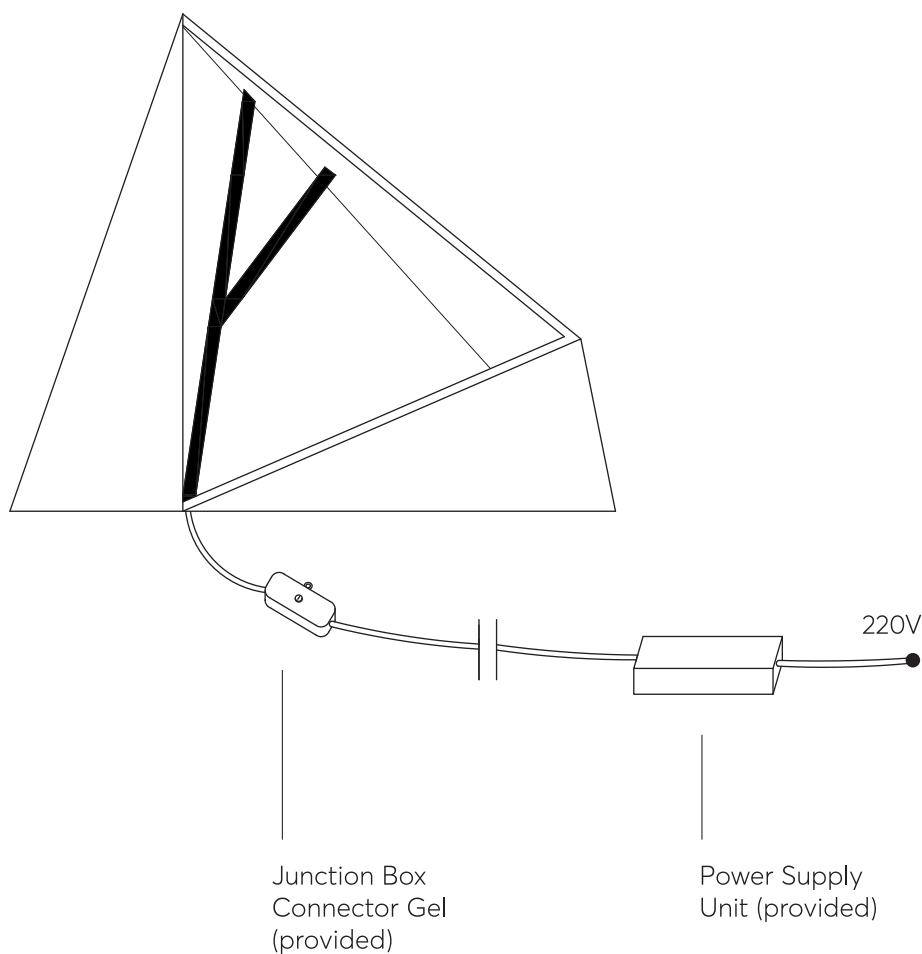

megalith

M A R I Z A G A L A N I

L I G H T G E O M E T R Y

megalith

MOUNTING INSTRUCTIONS

Handcrafted in Greece

Outdoor floor light ideal to light up paths and gardens as the reflected light paves the way. Inspired by the laws of nature, the monolithic light fixture is a storyteller of the macrocosm. Handcrafted with Greek marble of your preference resembles the massive monoliths whose origins are lost in time.

sales@marizagalani.com
©2022 Mariza Galani.
All rights reserved.

www.marizagalani.com

megalith mounting instructions

indoor

Plug the luminaire in and push the button to swith the luminaire on.

megalith mounting instructions

outdoor

Connect the two cables with the junction box connector gel and then connect it to the power supply unit. Switch on the main switch.

Mariza Galani, inspired by her Greek roots, creates symbolic lighting elements based on geometry and nature that guide people to experience the sense of wholeness and spiritual uplift. Her goal is to generate lightness and not just light through her creations. All of our fixtures are handcrafted in Greece. Each