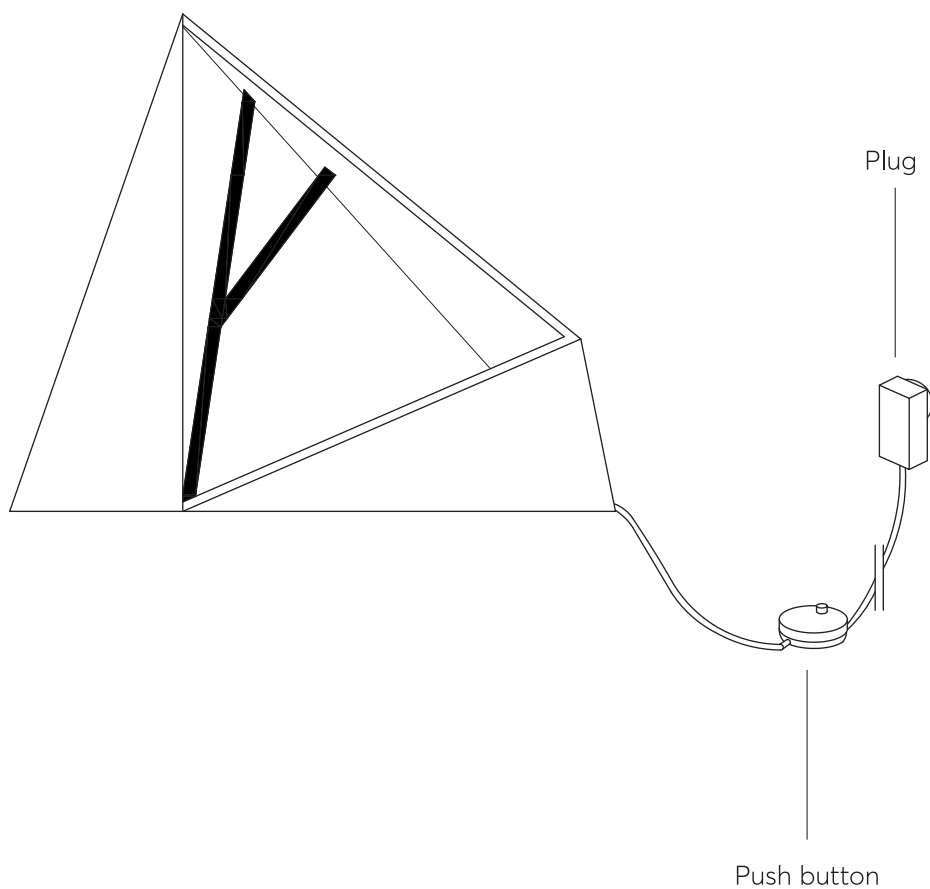

megalith

M A R I Z A G A L A N I

L I G H T G E O M E T R Y

megalith

MOUNTING INSTRUCTIONS

Handcrafted in Greece

Outdoor floor light ideal to light up paths and gardens as the reflected light paves the way. Inspired by the laws of nature, the monolithic light fixture is a storyteller of the macrocosm. Handcrafted with Greek marble of your preference resembles the massive monoliths whose origins are lost in time.

sales@marizagalani.com
©2022 Mariza Galani.
All rights reserved.

www.marizagalani.com

megalith mounting instructions

indoor

Plug the luminaire in and push the button to swith the luminaire on.

megalith mounting instructions

outdoor

Connect the two cables with the junction box connector gel and then connect it to the power supply unit. Switch on the main switch.

Mariza Galani, inspired by her Greek roots, creates symbolic lighting elements based on geometry and nature that guide people to experience the sense of wholeness and spiritual uplift. Her goal is to generate lightness and not just light through her creations. All of our fixtures are handcrafted in Greece. Each