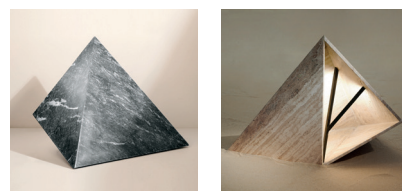

megalith

M A R I Z A G A L A N I

L I G H T G E O M E T R Y

megalith

MOUNTING INSTRUCTIONS

Handcrafted in Greece

Outdoor floor light ideal to light up paths and gardens as the reflected light paves the way. Inspired by the laws of nature, the monolithic light fixture is a storyteller of the macrocosm. Handcrafted with Greek marble of your preference resembles the massive monoliths whose origins are lost in time.

sales@marizagalani.com
©2022 Mariza Galani.
All rights reserved.

www.marizagalani.com

megalith mounting instructions

indoor

Plug the luminaire in and push the button to swith the luminaire on.

megalith mounting instructions