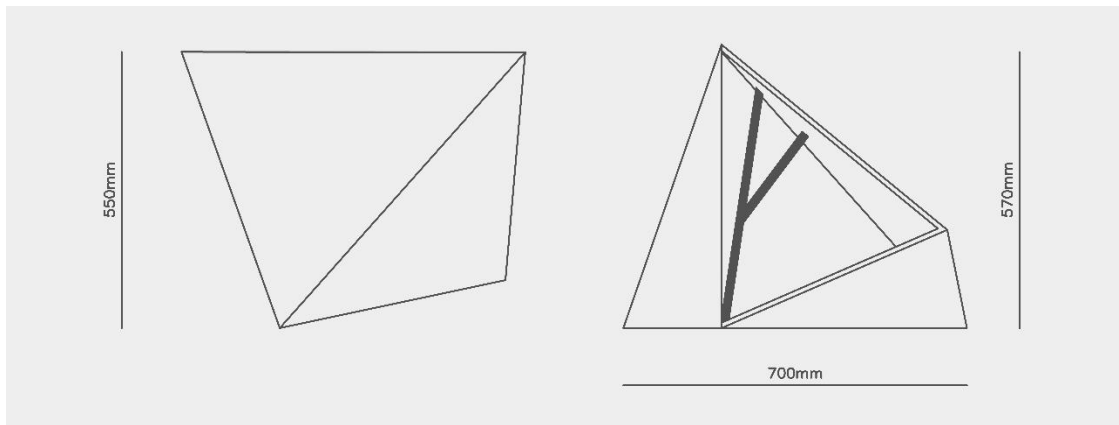

MARIZA GALANI

light geometry

MEGALITH

Floor Light, MG7838

INSTALLATION Outdoor floor light	MATERIALS Grey marble and bronze brass	LIGHT SOURCE Integrated LED strip
WATTAGE 10W	INTENSITY 120V/240V Power supply driver provided	COLOR TEMPERATURE 3000K
IP IP65	WEIGHT 26kg	CRI 80