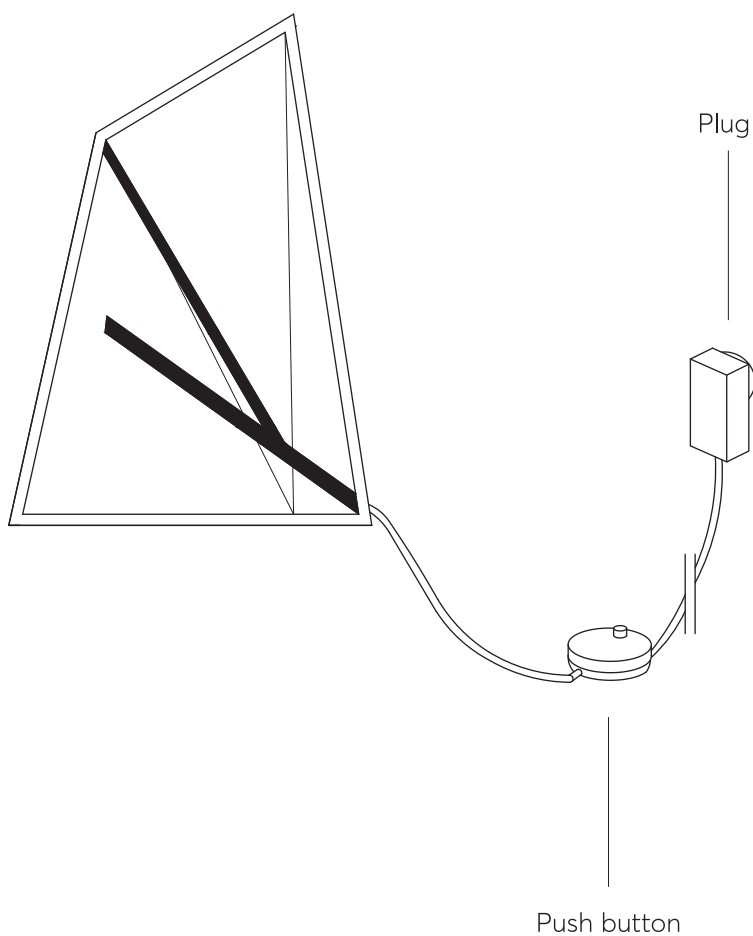

megalith

M A R I Z A G A L A N I

L I G H T G E O M E T R Y

megalith

MOUNTING INSTRUCTIONS

Handcrafted in Greece

Outdoor floor light ideal to light up paths and gardens as the reflected light paves the way. Inspired by the laws of nature, the monolithic light fixture is a storyteller of the macrocosm. Handcrafted with Greek marble of your preference resembles the massive monoliths whose origins are lost in time.

sales@marizagalani.com
©2022 Mariza Galani.
All rights reserved.

www.marizagalani.com

megalith mounting instructions

indoor

Plug the luminaire in and push the button to swith the luminaire on.

megalith mounting instructions

outdoor

Connect the two cables with the junction box connector gel and then connect it to the power supply unit. Switch on the main switch.

*Make sure you use the gloves included in the package

Mariza Galani, inspired by her Greek roots, creates symbolic lighting elements based on geometry and nature that guide people to experience the sense of wholeness and spiritual uplift. Her goal is to generate lightness and not just light through her creations. All of our fixtures are handcrafted in Greece. Each