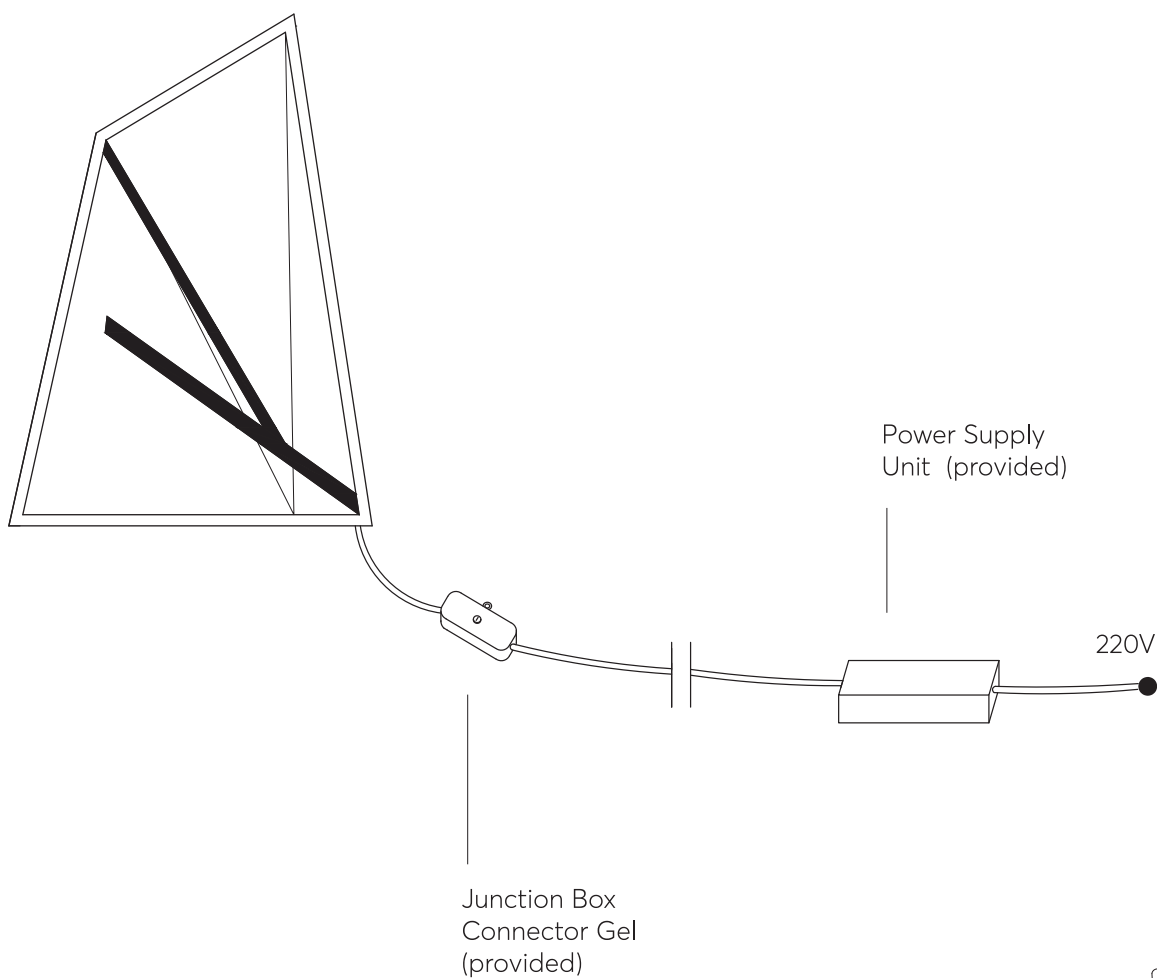

megalith

M A R I Z A G A L A N I

L I G H T G E O M E T R Y

megalith

MOUNTING INSTRUCTIONS

Handcrafted in Greece

Outdoor floor light ideal to light up paths and gardens as the reflected light paves the way. Inspired by the laws of nature, the monolithic light fixture is a storyteller of the macrocosm. Handcrafted with Greek marble of your preference resembles the massive monoliths whose origins are lost in time.

sales@marizagalani.com
©2022 Mariza Galani.
All rights reserved.

www.marizagalani.com

megalith mounting instructions

indoor

Plug the luminaire in and push the button to swith the luminaire on.

megalith mounting instructions

outdoor

Connect the two cables with the junction box connector gel and then connect it to the power supply unit. Switch on the main switch.

*Make sure you use the gloves included in the package

Mariza Galani, inspired by her Greek roots, creates symbolic lighting elements based on geometry and nature that guide people to experience the sense of wholeness and spiritual uplift. Her goal is to generate lightness and not just light through her creations. All of our fixtures are handcrafted in Greece. Each