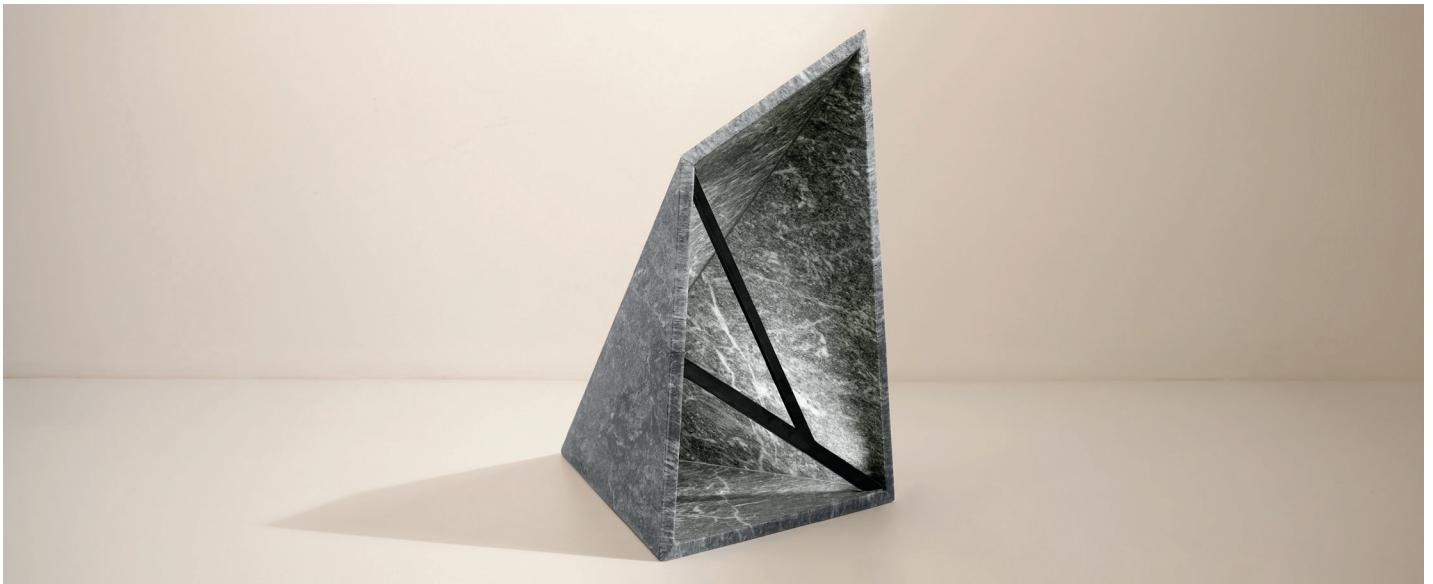

megalith

M A R I Z A G A L A N I

L I G H T G E O M E T R Y

megalith

MOUNTING INSTRUCTIONS

Handcrafted in Greece

Outdoor floor light ideal to light up paths and gardens as the reflected light paves the way. Inspired by the laws of nature, the monolithic light fixture is a storyteller of the macrocosm. Handcrafted with Greek marble of your preference resembles the massive monoliths whose origins are lost in time.