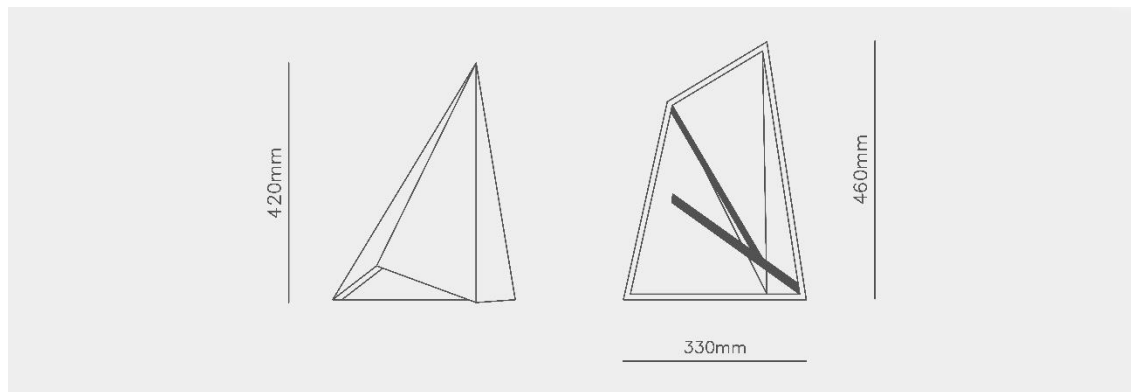

MARIZA GALANI

light geometry

MEGALITH

Floor Light, MG7836

INSTALLATION Outdoor floor light	MATERIALS Grey marble and bronze brass	LIGHT SOURCE Integrated LED strip
WATTAGE 7W	INTENSITY 120V/240V Power supply driver provided	COLOR TEMPERATURE 3000K
IP IP65	WEIGHT 10kg	CRI 80