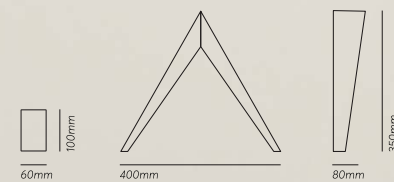

*HIERARCHY_* This lighting, taking inspiration from the world's most distinguished symbol of divinity, the triangle, creates an interesting effect between light and shadow generating the feeling of mental uplift to the viewer. A two-piece handcrafted wall light sconce composed of a white wall spot producing a precise right angle grazing the surface and a two faced matt brass triangle, that serves as an equilateral obstacle to block the light. *Suitable for drywall.*

H I E R A R C H Y