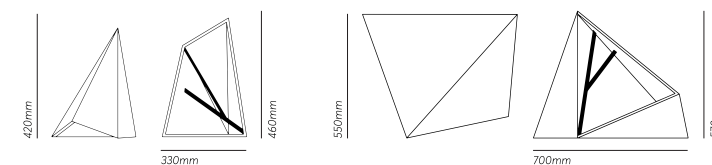

MEGALITH_ An outdoor floor light ideal to light up paths and gardens as the reflected light paves the way. Inspired by the laws of nature, the monolithic light fixture is a storyteller of the macrocosm. Handcrafted with Greek marble of your preference resembles the massive monoliths whose origins are lost in time. The branching fractals are manually made of brass to match every rock and have an oxidized patina to blend in the outdoor environment.

M E G A L I T H