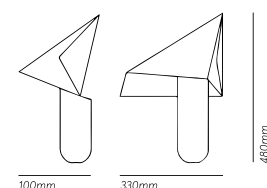

ACME_ A polymorphic table light with intense acmes generates a diffused homogeneous lighting in space. Derived from the world of mathematics, Acme is a composition of both triangular and circular geometrical figures leading to a pyramid; the effect is a sense of superiority and confidence that spreads in the room. Handcrafted of solid surface material, the upper part takes a folding form and is combined with Greek marble. Every piece is unique.

A C M E