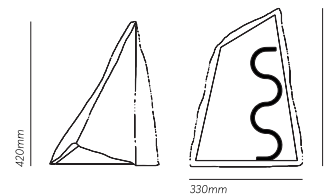

*HYMN I_* A sculptural way to light up paths and gardens as the reflected light paves the way. The outdoor monolithic floor light is chiseled out of travertine by hand and encompasses all the mysticism of nature inside the pyramid. The light source's brass housing has a rhythmic pattern and is handmade to match every polymorphic stone. The oxidized patina blends harmonically in the outdoor environment.

H Y M N