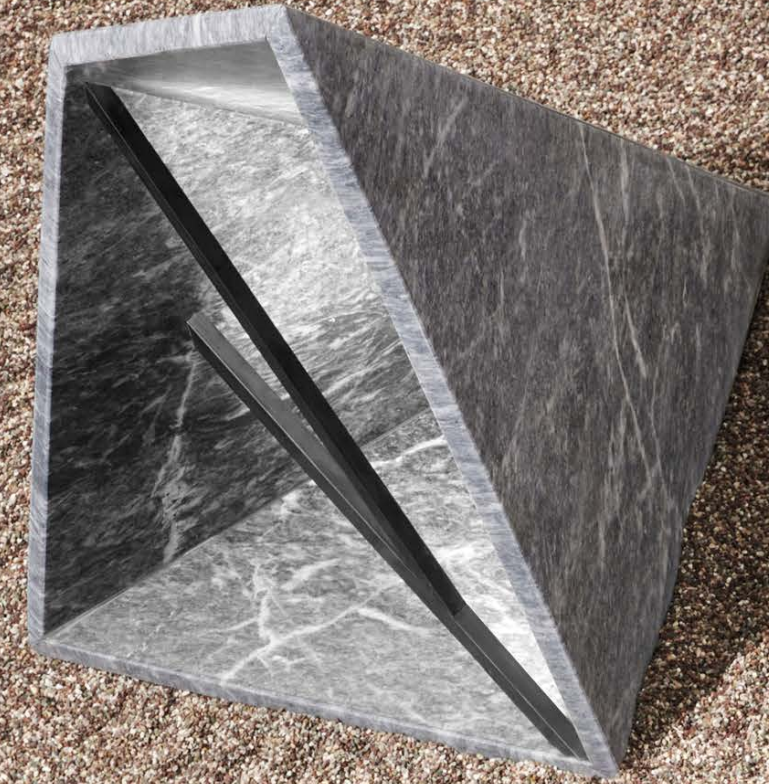

MEGALITH_ An outdoor floor light ideal to light up paths and gardens as the reflected light paves the way. Inspired by the laws of nature, the monolithic light fixture is a storyteller of the macrocosm. Handcrafted with Greek marble of your preference resembles the massive monoliths whose origins are lost in time. The branching fractals are manually made of brass to match every rock and have an oxidized patina to blend in the outdoor environment.

M E G A L I T H