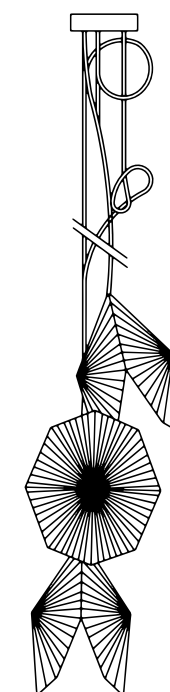

A C M E

HORIZONTAL_ A playful self-illuminated folding polyhedron made of triangles, shedding light on the stairs following the direction of the staircase. Handcrafted with white solid surface is available in both left and right versions matching the direction of the stairs.

H O R I Z O N T A L

METEOROID_ A pendant geometric lighting element allowing light to emerge from small leaks and compose a starry night. Set up your own synthesis of Meteoroids by placing them in order and unveil your own harmony-cosmos. Although made of brass, these pendant geometric lights have sculptural folding pattern. Available in chrome, bronze gloss or bronze matt finish.

M E T E O R O I D

ARCHAIC_ Inspired by ancient fossil stones, this triple pendant light narrates the story of cosmic existence. Spiral threads and knitted jute create an object of curiosity. Available in natural beige or black, it is handcrafted with jute giving a more earthy essence in space.

A R C H A I C

Handcrafted in Greece

Max height 1700mm /
Width 1500mm /
Element height 230mm

HYMN I_ A sculptural way to light up paths and gardens as the reflected light paves the way. The outdoor monolithic floor light is chiseled out of travertine by hand and encompasses all the mysticism of nature inside the pyramid. The light source's brass housing has a rhythmic pattern and is handmade to match every polymorphic stone. The oxidized patina blends harmonically in the outdoor environment.