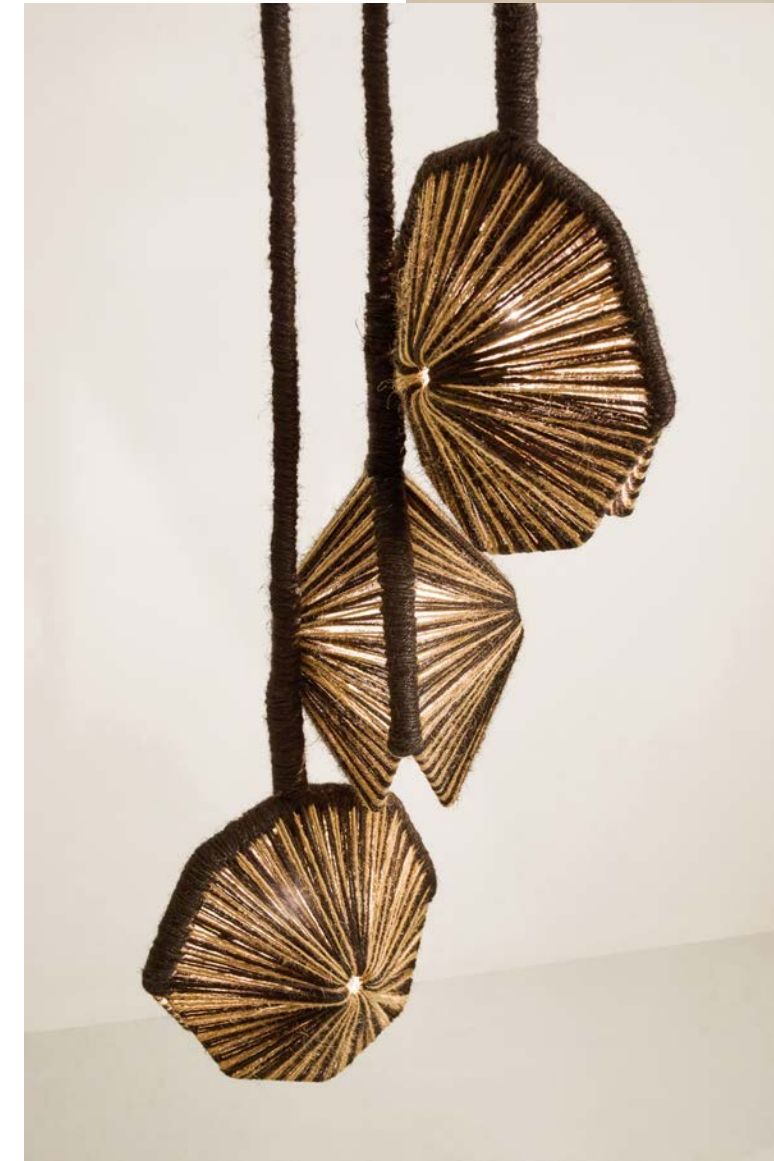

*Symbolic lighting elements
based on geometry,
leading to a sense of
wholeness and spiritual
uplift.*

HIERARCHY_ This lighting, taking inspiration from the world's most distinguished symbol of divinity, the triangle, creates an interesting effect between light and shadow generating the feeling of mental uplift to the viewer. A two-piece handcrafted wall light sconce composed of a white wall spot producing a precise right angle grazing the surface and a two faced matt brass triangle, that serves as an equilateral obstacle to block the light. *Suitable for drywall.*

P A N T H E I S M

ESOTERIC_ A combination of forms create a clean-cut, unfussy outdoor wall sconce. Shy and beautiful in its simplicity sheds light in any pathway. Handcrafted of granular stoneware creating a rough texture, it is available in off-white or black color.

M E T E O R O I D

ARCHAIC_ Inspired by ancient fossil stones, this triple pendant light narrates the story of cosmic existence. Spiral threads and knitted jute create an object of curiosity. Available in natural beige or black, it is handcrafted with jute giving a more earthy essence in space.

A R C H A I C

Handcrafted in Greece

Max height 1700mm /
Width 1500mm /
Element height 230mm

HYMN I_ A sculptural way to light up paths and gardens as the reflected light paves the way. The outdoor monolithic floor light is chiseled out of travertine by hand and encompasses all the mysticism of nature inside the pyramid. The light source's brass housing has a rhythmic pattern and is handmade to match every polymorphic stone. The oxidized patina blends harmonically in the outdoor environment.