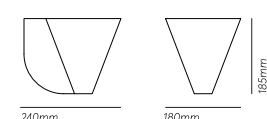

E M P Y R E A N

METROPOLIS table_ A sculptural synthesis bringing continuity, flow, rhythm and balance. Every piece of this table light is unique, composed of circular and rectangular forms. The porcelain made with care becomes very thin and delicate and through its high transparency lets the light flow and brings the warmth of yellowish light. Handmade from scratch of porcelain plates and marble base.