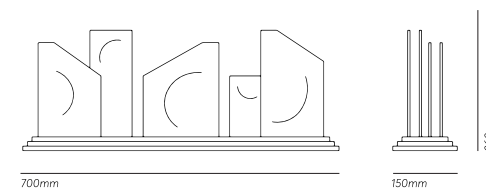

METROPOLIS table_ A sculptural synthesis bringing continuity, flow, rhythm and balance. Every piece of this table light is unique, composed of circular and rectangular forms. The porcelain made with care becomes very thin and delicate and through its high transparency lets the light flow and brings the warmth of yellowish light. Handmade from scratch of porcelain plates and marble base.

M E T R O P O L I S