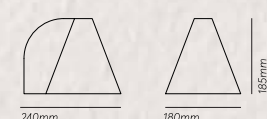

ESOTERIC_ A combination of forms create a clean-cut, unfussy outdoor wall sconce. Shy and beautiful in its simplicity sheds light in any pathway. Handcrafted of granular stoneware creating a rough texture, it is available in off-white or black color.

E S O T E R I C