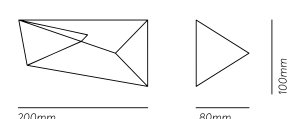

*HORIZONTAL_* A playful self-illuminated folding polyhedron made of triangles, shedding light on the stairs following the direction of the staircase. Handcrafted with white solid surface is available in both left and right versions matching the direction of the stairs.

H O R I Z O N T A L