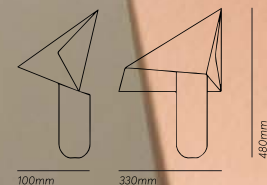

ACME_ A polymorphic table light with intense acmes generates a diffused homogeneous lighting in space. Derived from the world of mathematics, Acme is a composition of both triangular and circular geometrical figures leading to a pyramid; the effect is a sense of superiority and confidence that spreads in the room. Handcrafted of solid surface material, the upper part takes a folding form and is combined with Greek marble. Every piece is unique.

A C M E