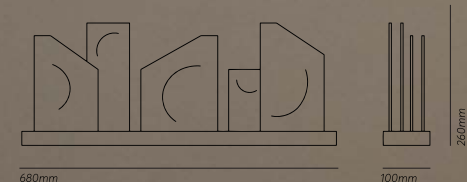

METROPOLIS wall_ A sculptural synthesis bringing continuity, flow, rhythm and balance. Every piece of this wall light is unique, composed of circular and rectangular forms. The porcelain made with care becomes very thin and delicate and through its high transparency lets the light flow and brings the warmth of yellowish light. Handmade from scratch of porcelain plates and bronze base.

M E T R O P O L I S