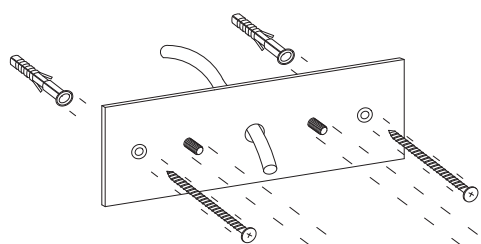

katoptris

M A R I Z A G A L A N I

L I G H T G E O M E T R Y

katoptris

MOUNTING INSTRUCTIONS

Handcrafted in Greece

A mirrored polyhedron handmade of brass opens up to magic. All happens in parallel, where everything meets, light spreads and different realities and possibilities are reflected. It is available in both gold and nickel.

katoptris
mounting instructions
for 240V

PARTS INCLUDED

1x

Installation
must be performed
by a **qualified electrician**.

1x

2x

2x

2x

1x set

katoptris mounting instructions for 240V

1.

Fasten the flat plate bracket on the wall by using a level. Adjust the luminaire to the plate by tightening the blind hex nuts.

2.

Connect the fixture to the mains and place an R7s lamp of your choice.

1x set

katoptris

mounting instructions

for 120V

1.

Install the junction box, pull the cable out of the central hole. Fasten the flat plate bracket on the wall by using a level. Adjust the luminaire to the plate by tighten the blind hex nuts.