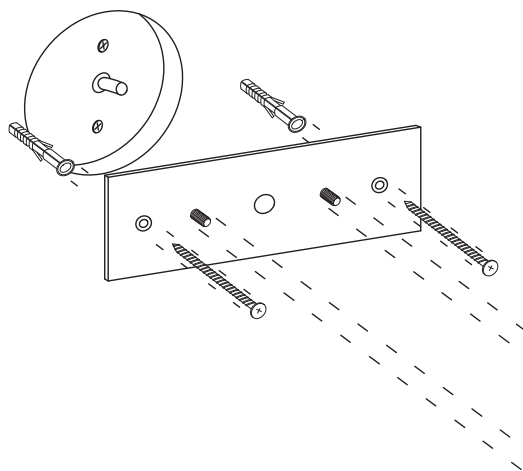

1x set

katoptris mounting instructions for 240V

1.

Fasten the flat plate bracket on the wall by using a level. Adjust the luminaire to the plate by tightening the blind hex nuts.

2.

Connect the fixture to the mains and place an R7s lamp of your choice.

katoptris
mounting instructions
for 120V

PARTS INCLUDED

1x

Installation
must be performed
by a **qualified electrician**.

1x

2x

2x

2x

1x set

katoptris

mounting instructions

for 120V

1.

Install the junction box, pull the cable out of the central hole. Fasten the flat plate bracket on the wall by using a level. Adjust the luminaire to the plate by tighten the blind hex nuts.

2.

Connect the fixture to the mains and place an R7s lamp of your choice.

*Make sure you use the gloves included in the package

Handcrafted in Greece

MARIZA GALANI

LIGHT GEOMETRY

Mariza Galani, inspired by her Greek roots, creates symbolic lighting elements based on geometry and nature that guide people to experience the sense of wholeness and spiritual uplift. Her goal is to generate lightness and not just light through her creations. All of our fixtures are handcrafted in Greece. Each