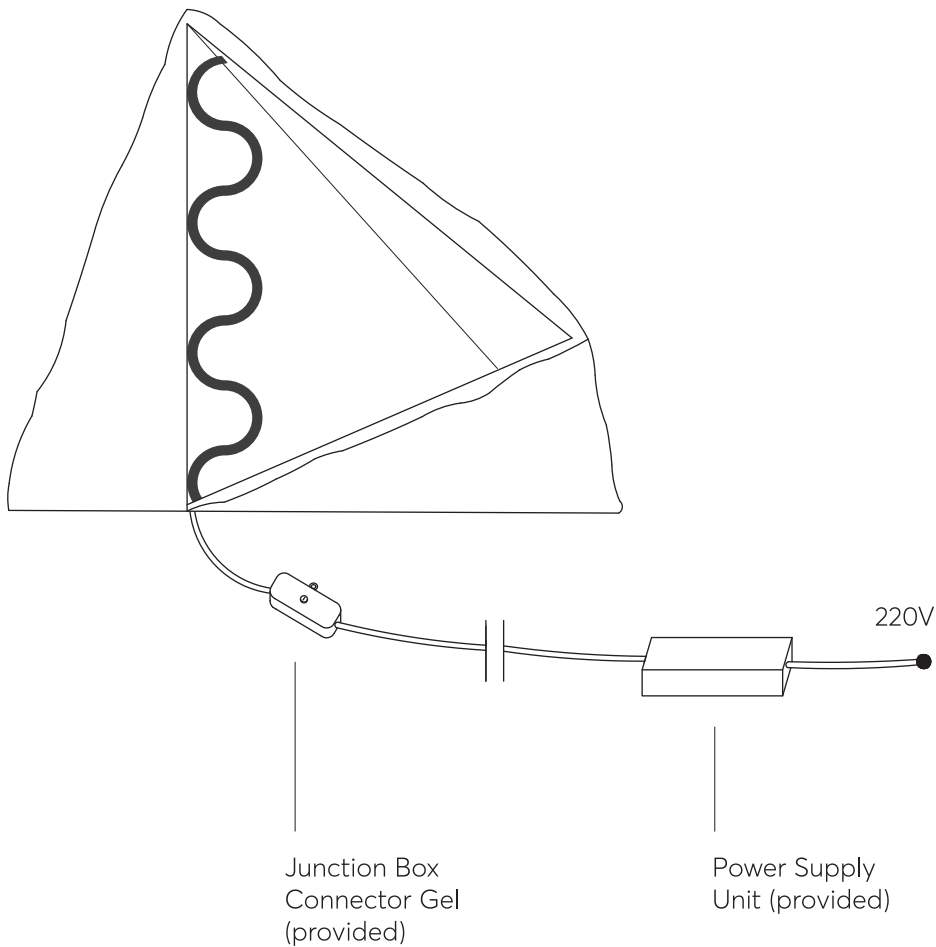

hymn

M A R I Z A G A L A N I

L I G H T G E O M E T R Y

hymn

MOUNTING INSTRUCTIONS

Handcrafted in Greece

A sculptural way to light up paths and gardens as the reflected light paves the way. The outdoor monolithic floor light is chiseled out of travertine by hand and encompasses all the mysticism of nature inside the pyramid.

hymn mounting instructions

indoor

Plug the luminaire in and push the button to swith the luminaire on.

hymn mounting instructions

outdoor

Connect the two cables with the junction box connector gel and then connect it to the power supply unit. Switch on the main switch.