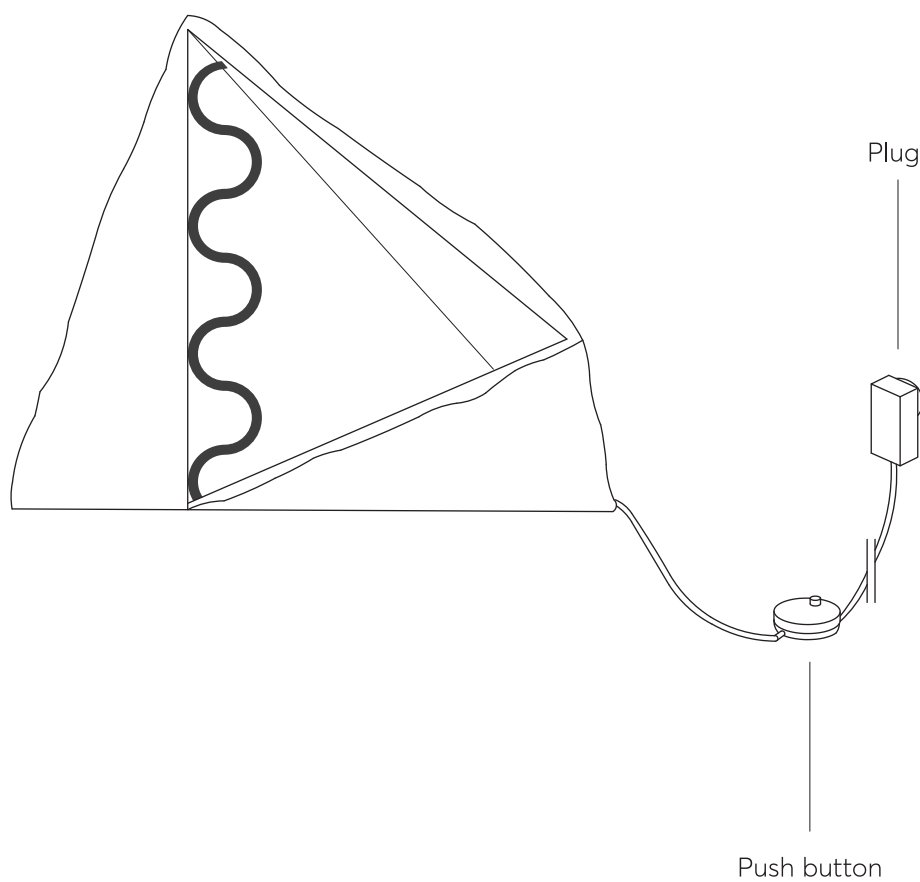

hymn

M A R I Z A G A L A N I

L I G H T G E O M E T R Y

hymn

MOUNTING INSTRUCTIONS

Handcrafted in Greece

A sculptural way to light up paths and gardens as the reflected light paves the way. The outdoor monolithic floor light is chiseled out of travertine by hand and encompasses all the mysticism of nature inside the pyramid.

hymn mounting instructions

indoor

Plug the luminaire in and push the button to swith the luminaire on.

hymn mounting instructions

outdoor

Connect the two cables with the junction box connector gel and then connect it to the power supply unit. Switch on the main switch.