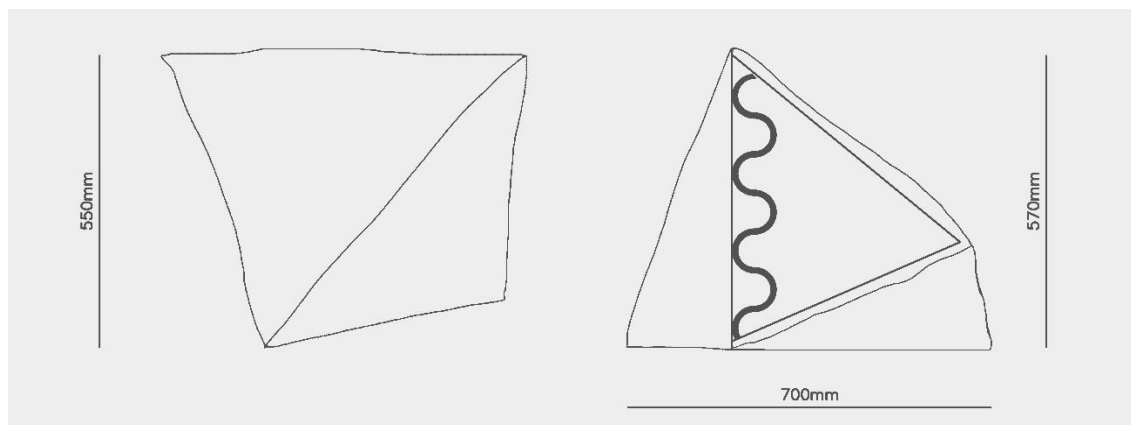

MARIZA GALANI

light geometry

HYMN

Floor Light, MG7857

INSTALLATION Outdoor floor light	MATERIALS Travertine and bronze brass	LIGHT SOURCE Integrated LED strip
WATTAGE 5W	INTENSITY 120V/240V Power supply driver provided	COLOR TEMPERATURE 3000K
IP IP65	WEIGHT 46kg	CRI 80