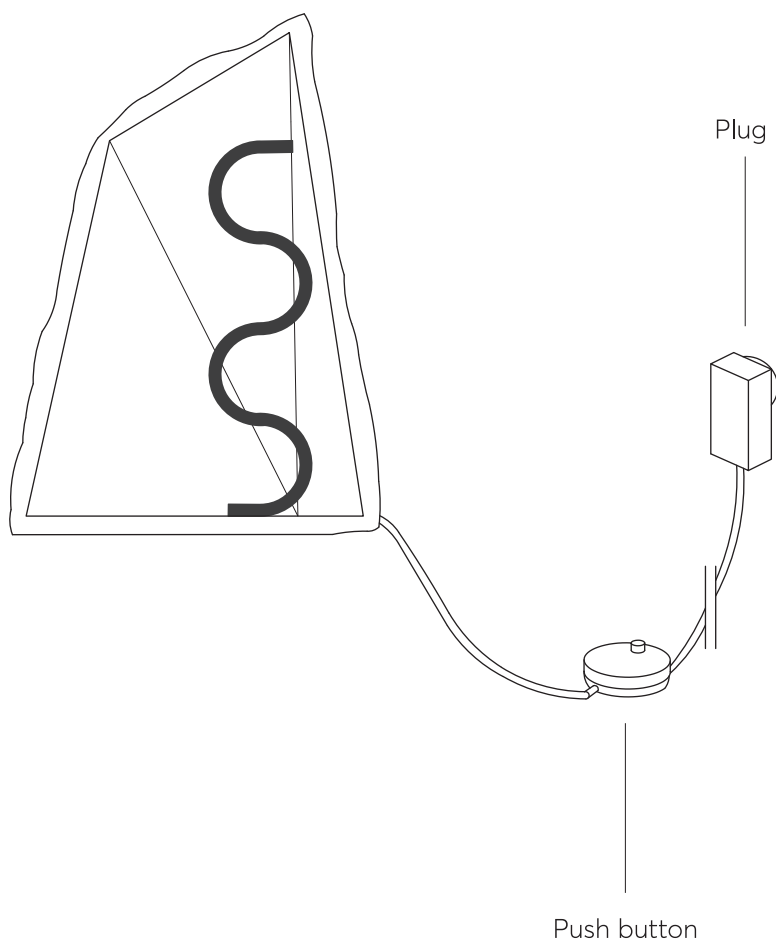

hymn

M A R I Z A G A L A N I

L I G H T G E O M E T R Y

hymn

MOUNTING INSTRUCTIONS

Handcrafted in Greece

A sculptural way to light up paths and gardens as the reflected light paves the way. The outdoor monolithic floor light is chiseled out of travertine by hand and encompasses all the mysticism of nature inside the pyramid.

hymn mounting instructions

indoor

Plug the luminaire in and push the button to switch the luminaire on.

hymn mounting instructions

outdoor

Connect the two cables with the junction box connector gel and then connect it to the power supply unit. Switch on the main switch.