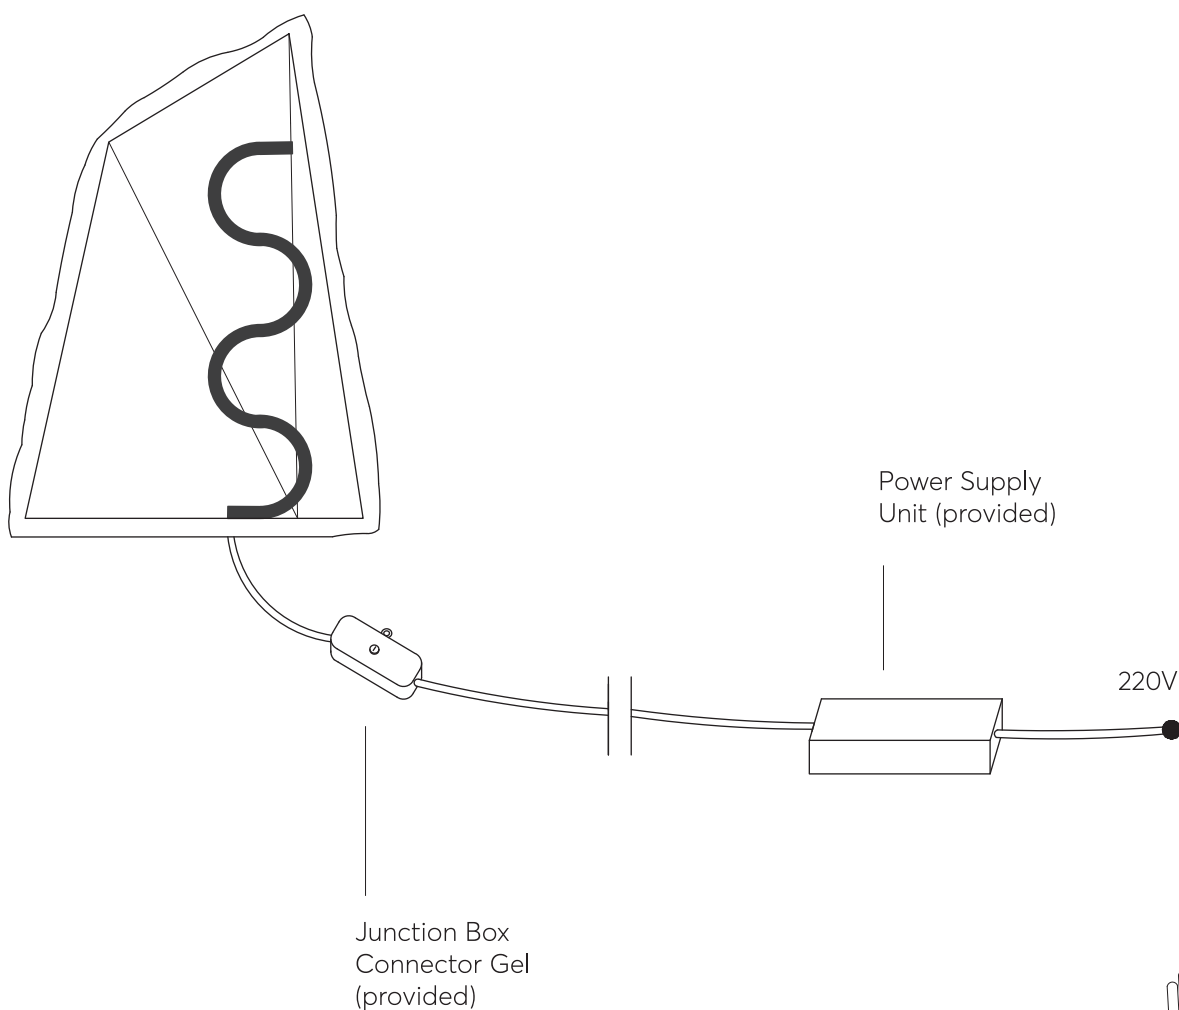

hymn

M A R I Z A G A L A N I

L I G H T G E O M E T R Y

hymn

MOUNTING INSTRUCTIONS

Handcrafted in Greece

A sculptural way to light up paths and gardens as the reflected light paves the way. The outdoor monolithic floor light is chiseled out of travertine by hand and encompasses all the mysticism of nature inside the pyramid.

hymn mounting instructions

indoor

Plug the luminaire in and push the button to switch the luminaire on.

hymn mounting instructions

outdoor

Connect the two cables with the junction box connector gel and then connect it to the power supply unit. Switch on the main switch.