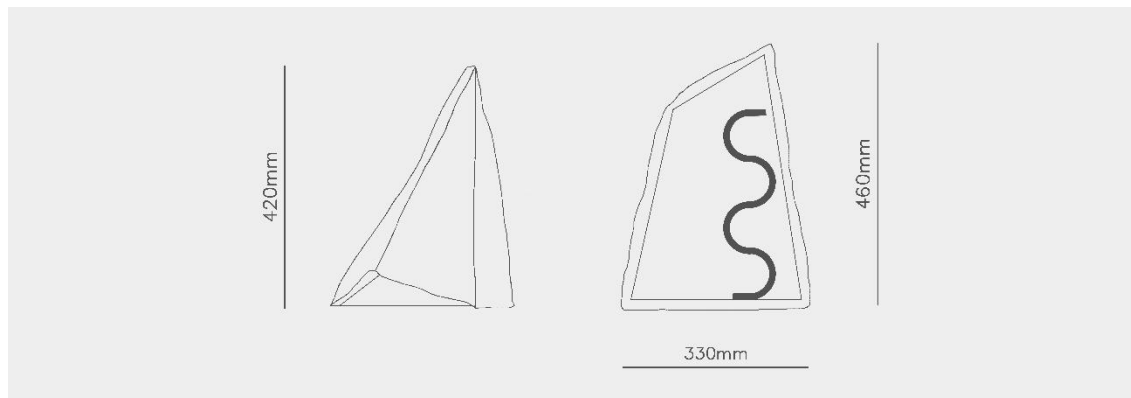

MARIZA GALANI

light geometry

HYMN

Floor Light, MG7854

INSTALLATION Outdoor floor light	MATERIALS Travertine and bronze brass	LIGHT SOURCE Integrated LED strip
WATTAGE 4W	INTENSITY 120V/240V Power supply driver provided	COLOR TEMPERATURE 3000K
IP IP65	WEIGHT 17kg	CRI 80