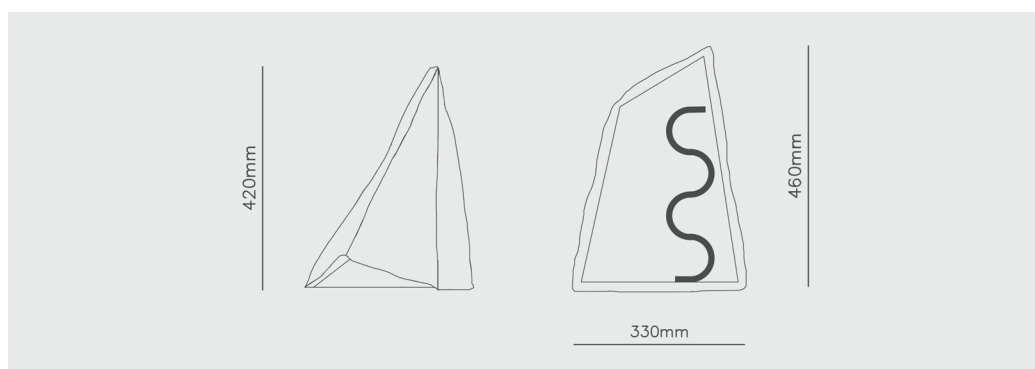

CLEANING INSTRUCTIONS

Switch off the luminaire before cleaning.

Wear the white gloves included in the package.

Use only a dry soft cloth to clean the luminaire.

DO NOT USE ANY WATER, CHEMICAL AND LIQUID DETERGENTS.

All of our fixture are handmade. Each piece is unique and every effort is made to ensure that the final product will match the product specifications.

Slight differences in dimensions, finishes and colors though may be expected and are considered as part of each fixture's uniqueness.