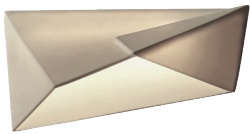

horizontal

Wall Light, MG7833 / 7834

TECHNICAL DATA