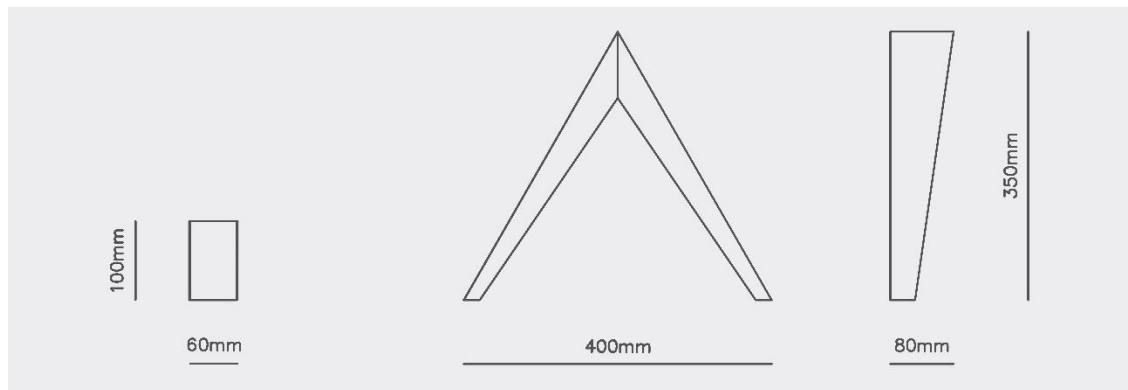

# MARIZA GALANI

light geometry

## HIERARCHY

Wall Light, MG7832

<b>INSTALLATION</b> Wall Light, MG7853	<b>MATERIALS</b> White aluminium and matt brass	<b>LIGHT SOURCE</b> Recessed LED module
<b>WATTAGE</b> 7W	<b>INTENSITY</b> 700mA Power supply driver included	<b>COLOR TEMPERATURE</b> 3000K
<b>IP</b> IP20	<b>WEIGHT</b> 0,3kg+0,9Kg	<b>CRI</b> 80