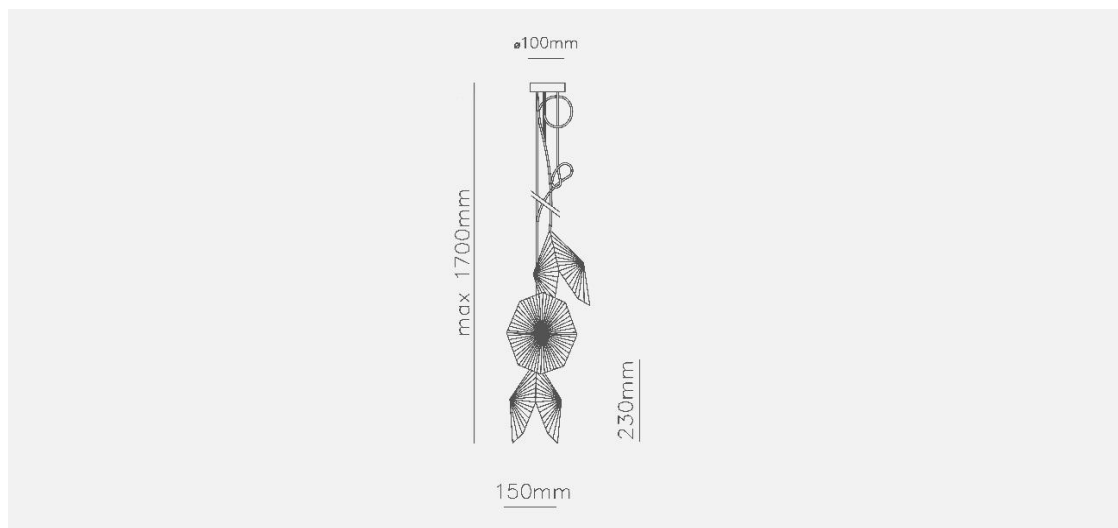

MARIZA GALANI

light geometry

ARCHAIC

Pendant Light, MG7829

MATERIALS Jute in black and natural beige color	SOCKET G9	SOURCE Max 7W
IP IP20	WEIGHT 1kg	VOLTAGE 240V

All of our fixtures are handmade. Each piece is unique and every effort is made to ensure that the final product will match the product specifications. Slight differences in dimensions and finishes though may be expected and are considered as part of each fixture's uniqueness.